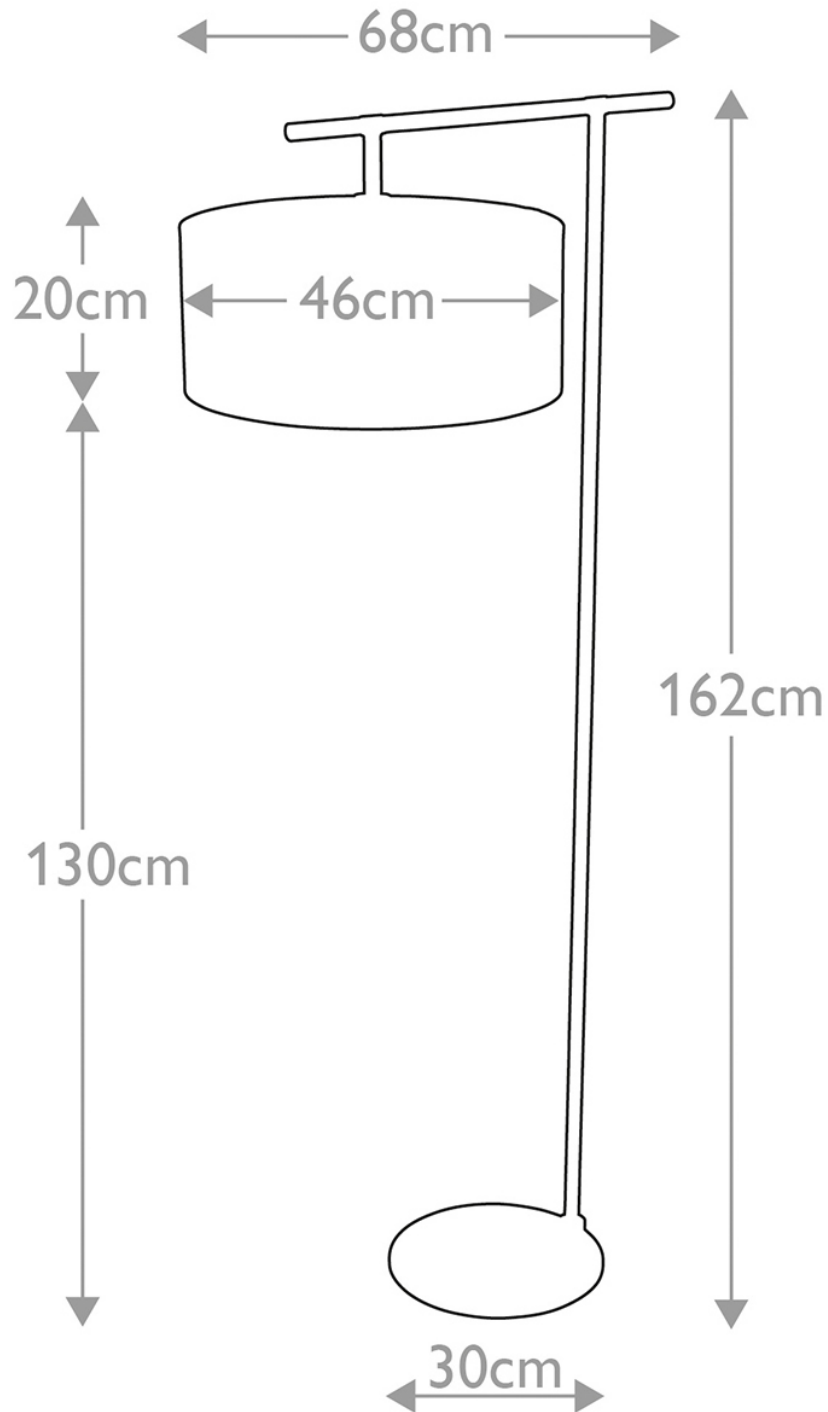

Elstead Lighting - Balance - BALANCE-FL-BKPN - Black Nickel White Floor Lamp

CONTACT