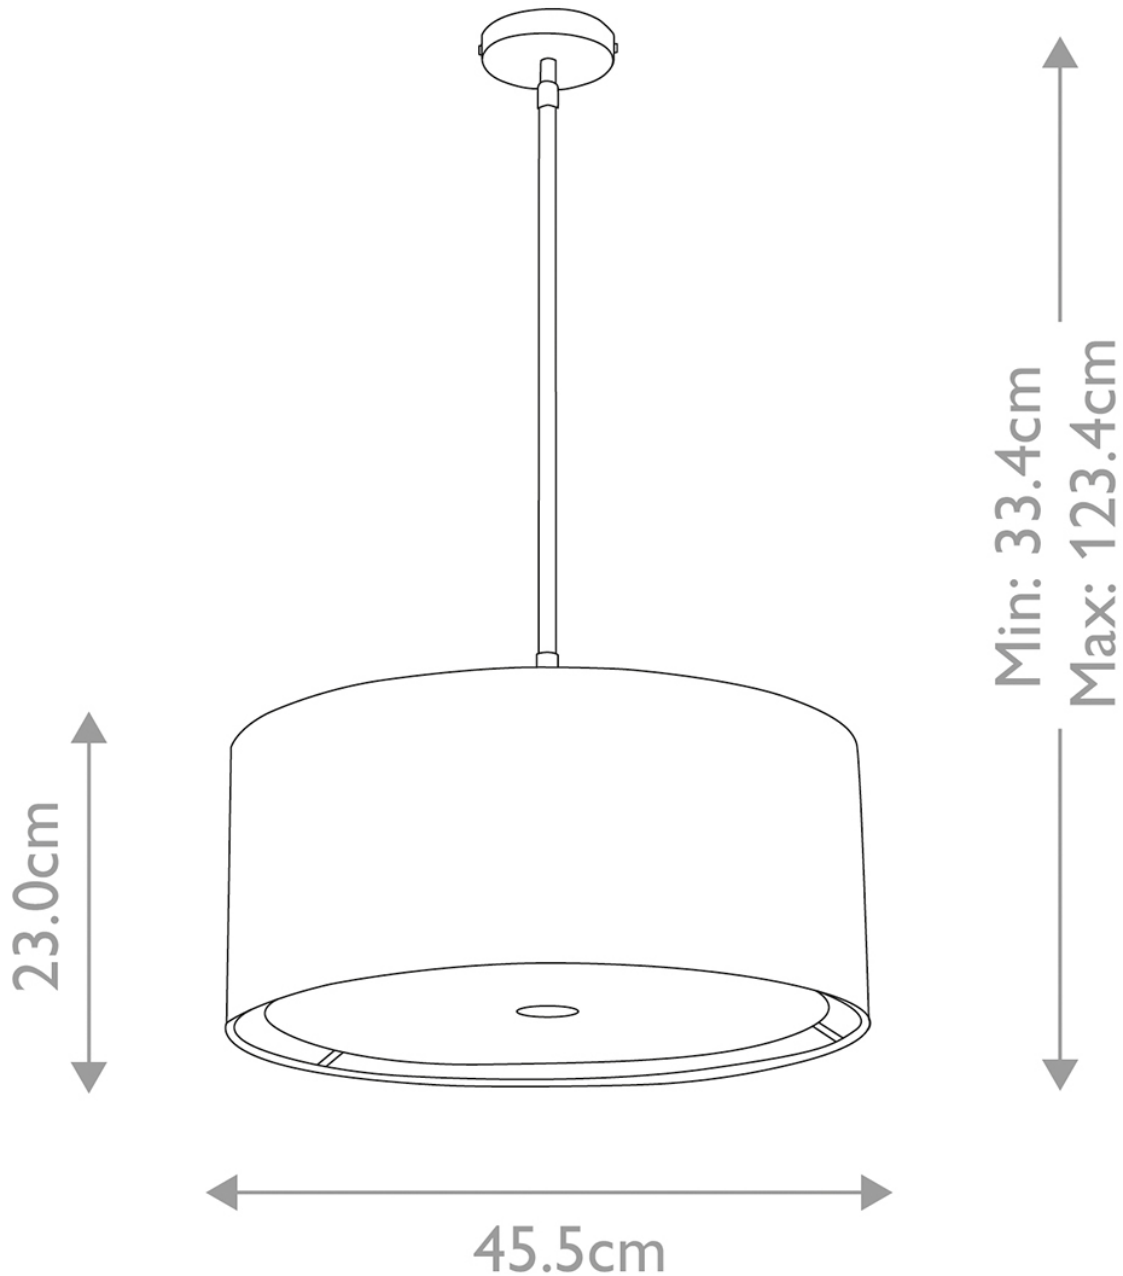

Elstead Lighting - Balance - BALANCE-P-BKPN - Black Nickel White Ceiling Pendant Light

**CONTACT**