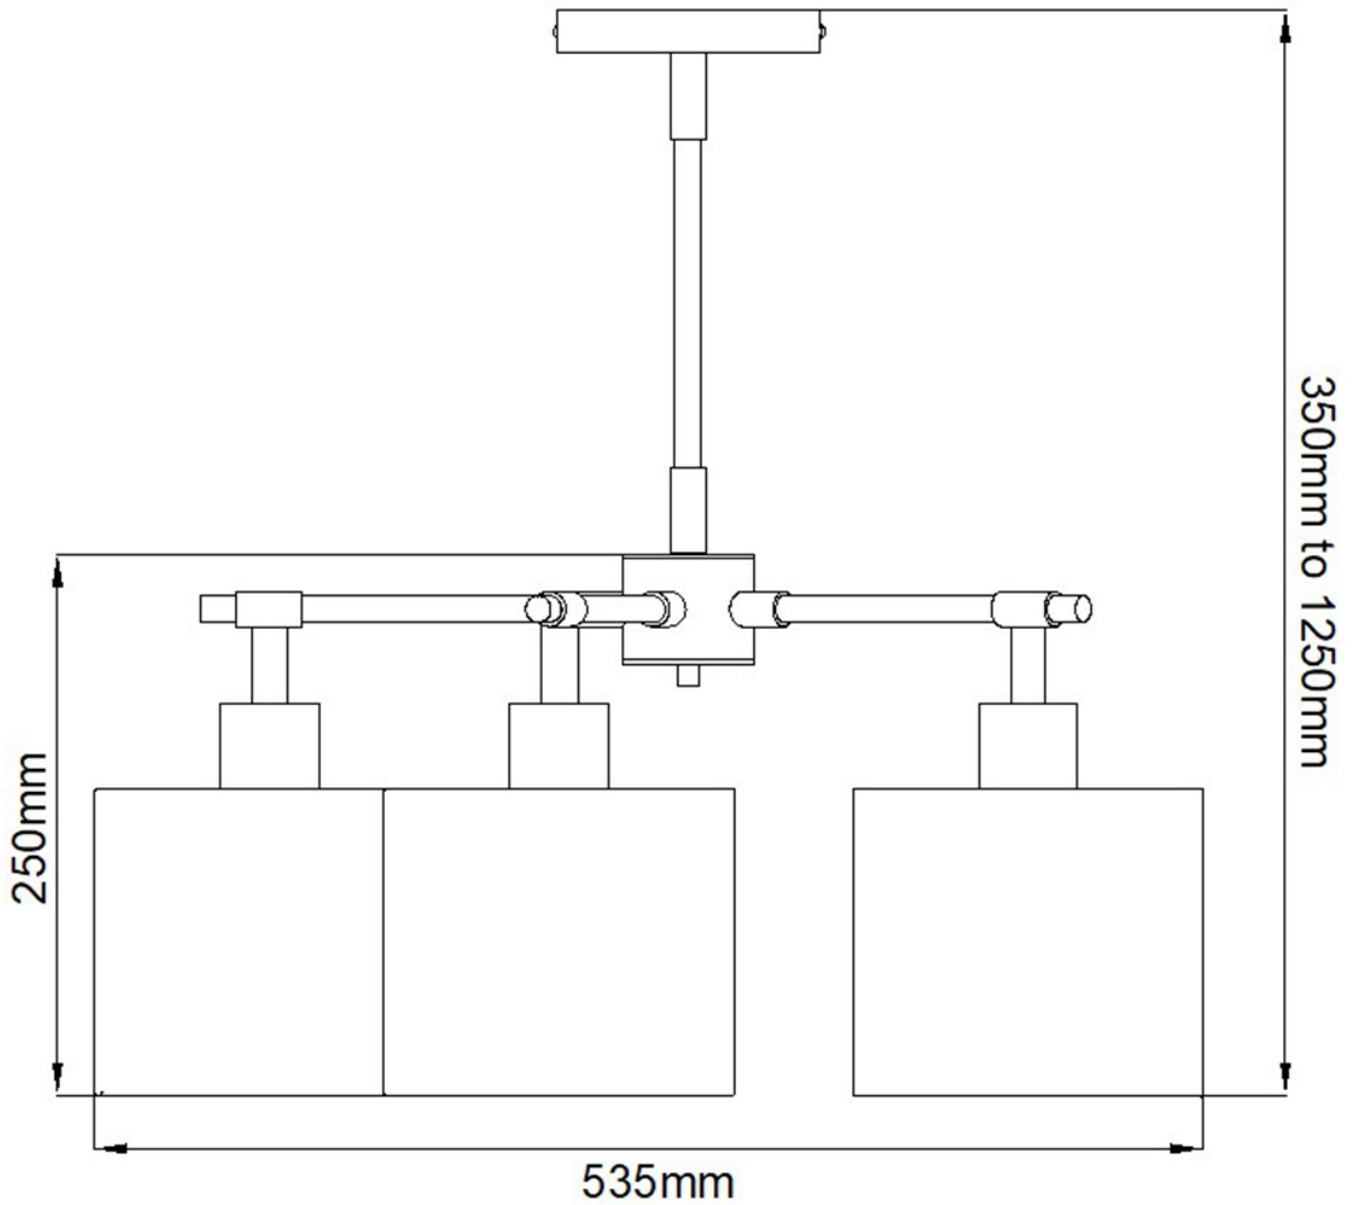

Elstead Lighting - Balance - BALANCE5-BKPN - Black Nickel White 5 Light Ceiling Pendant Light

CONTACT