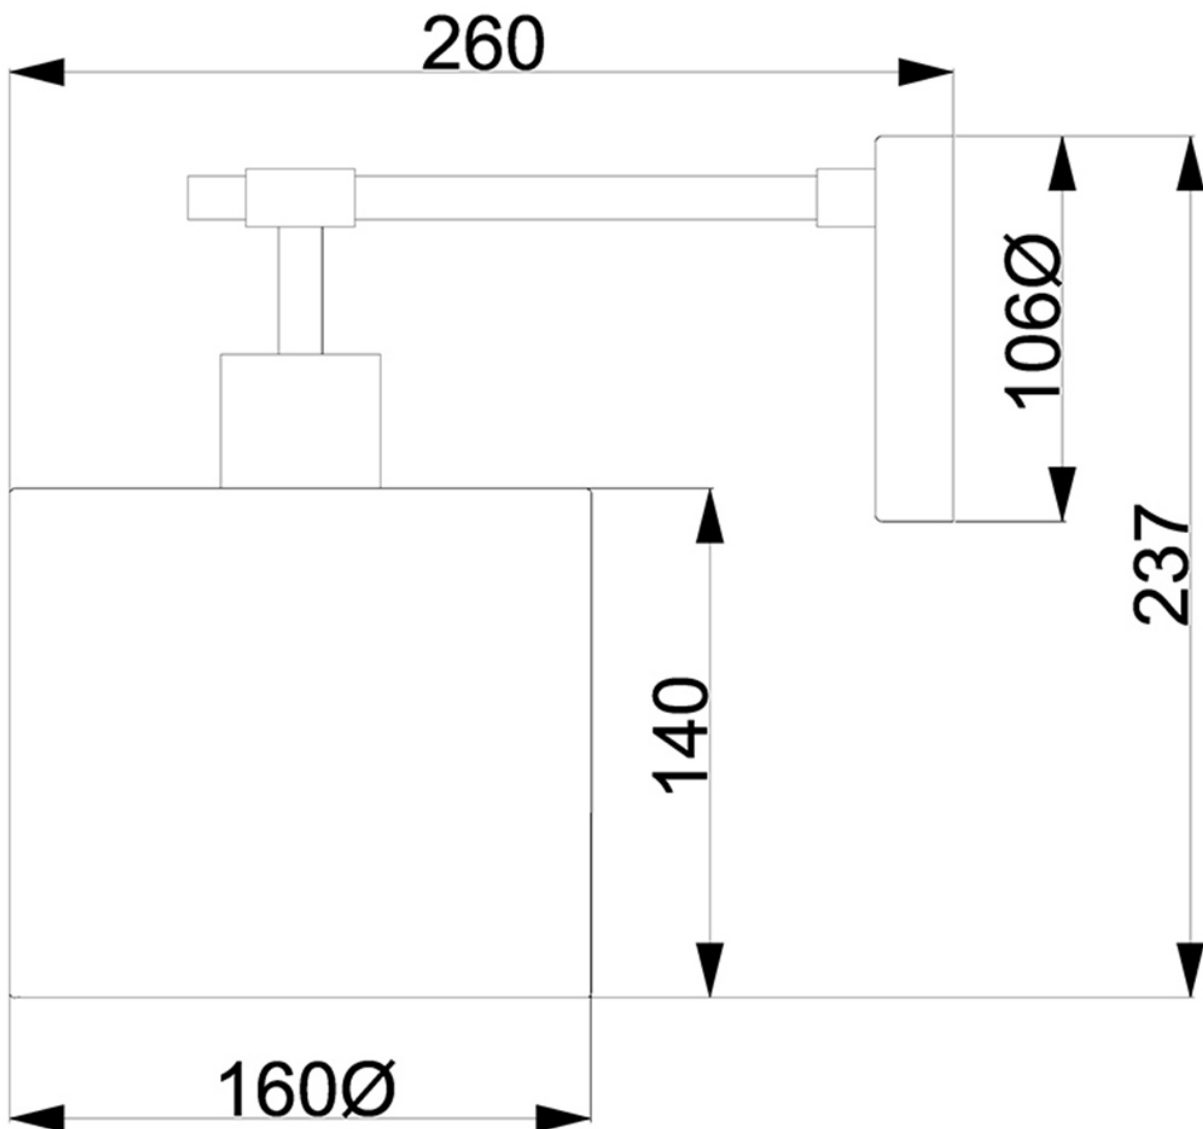

Elstead Lighting - Balance - BALANCE1-BKPN - Black Nickel White Wall Light

CONTACT