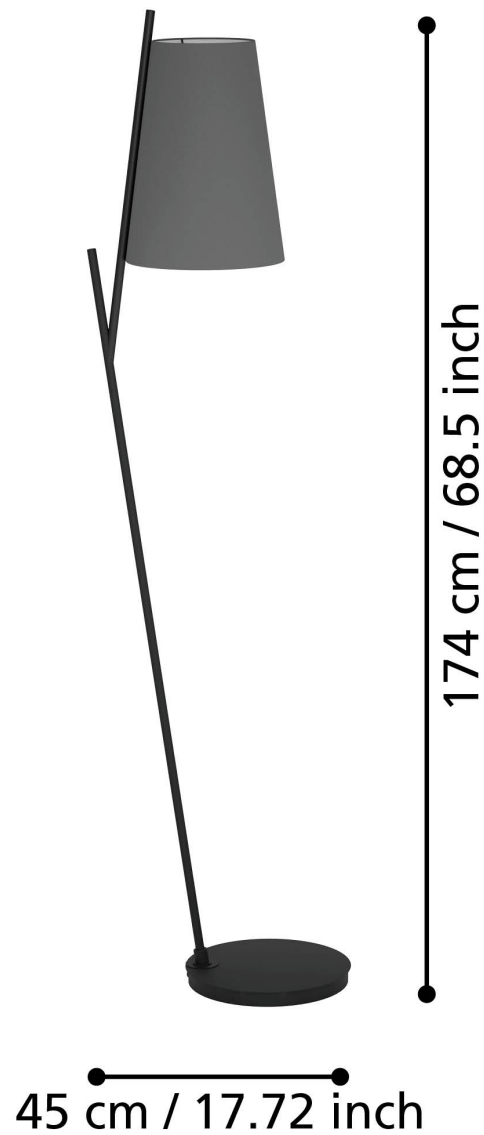

Eglo Lighting - Petrosa - 390137 - Black White Grey Floor Lamp

CONTACT