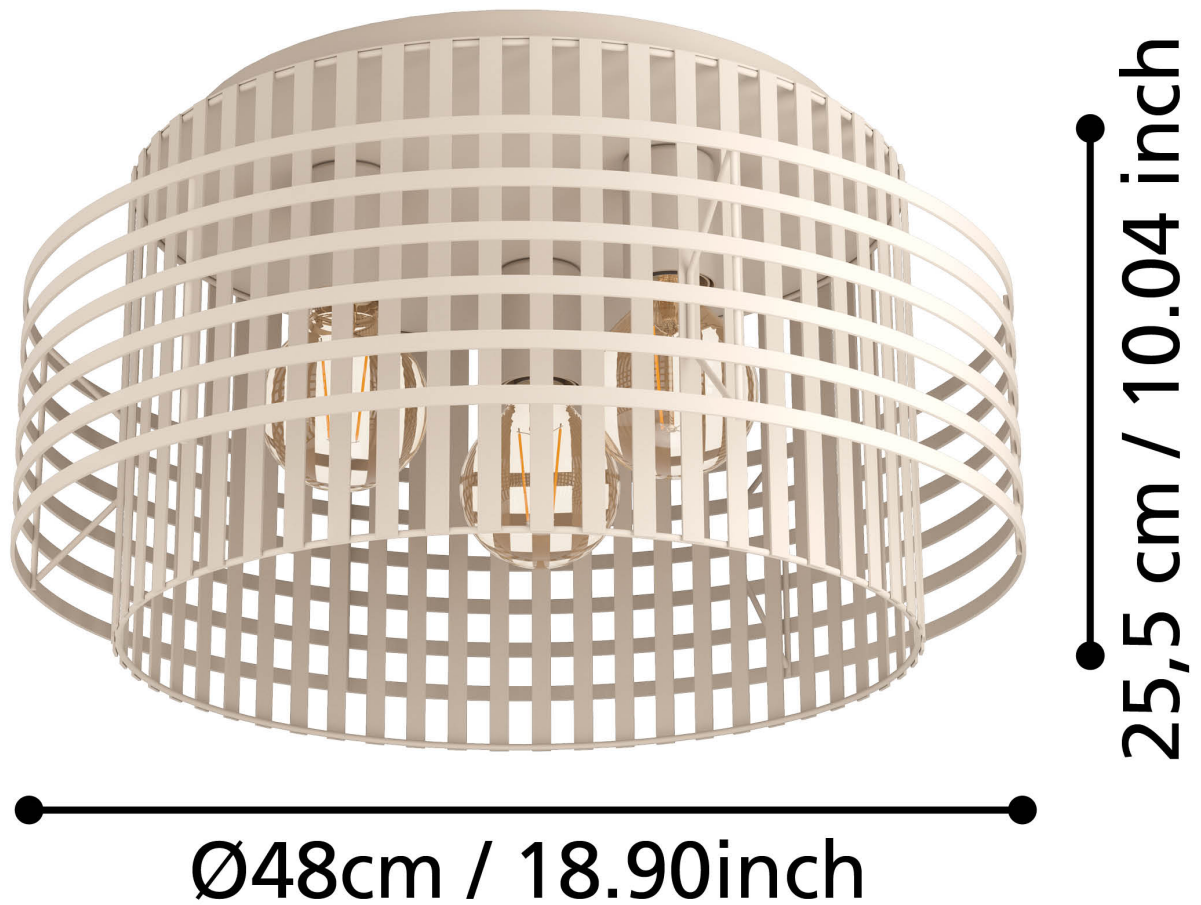

Eglo Lighting - Oltamar - 390144 - Sand 3 Light Flush Ceiling Light

**CONTACT**