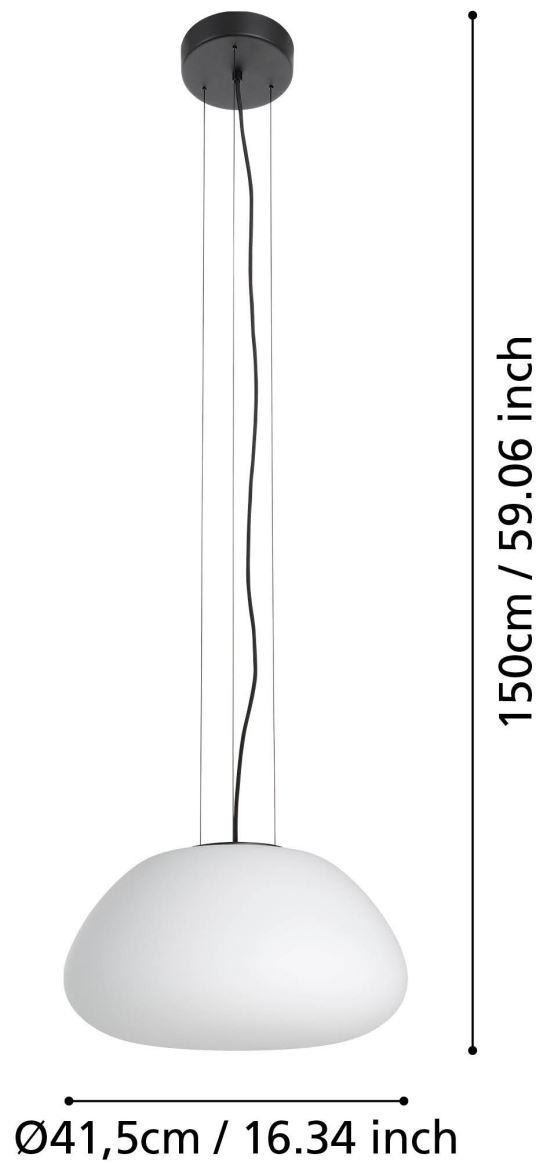

Eglo Lighting - Balmes - 390201 - Black Opal Glass Ceiling Pendant Light

CONTACT