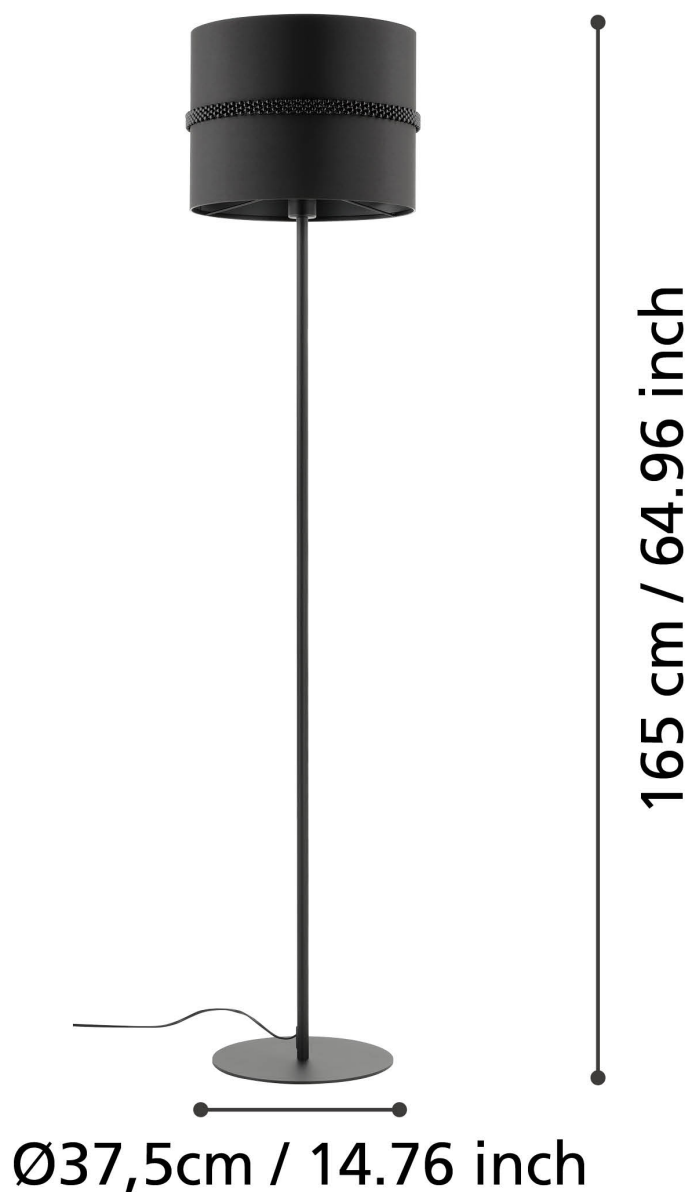

Eglo Lighting - Paraguaio - 390036 - Black Glass Floor Lamp

CONTACT