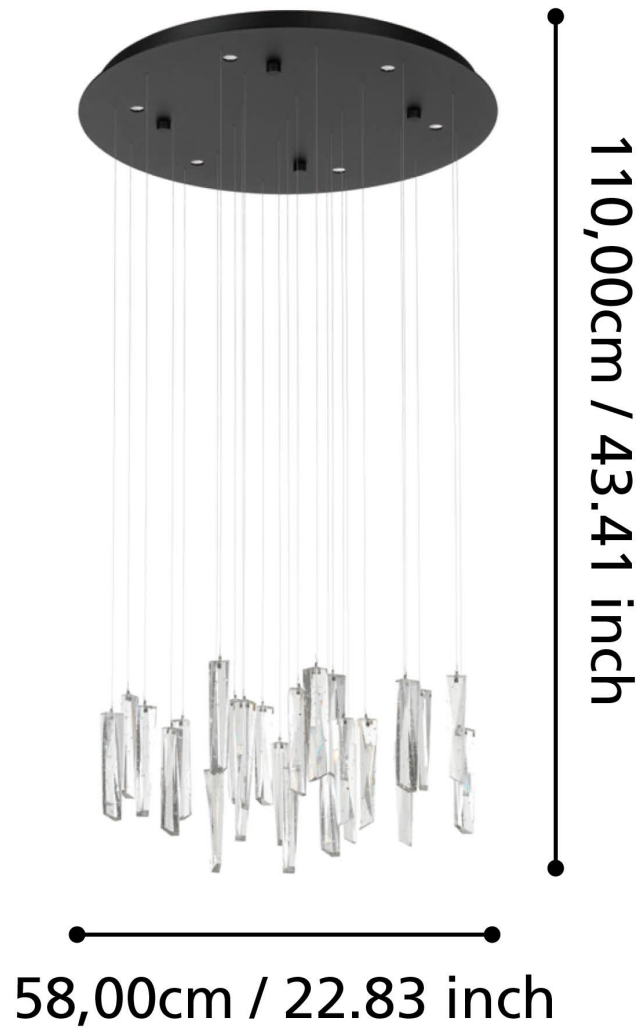

Eglo Lighting - Sardenara - 390209 - LED Black Clear Glass 6 Light Ceiling Pendant Light

**CONTACT**