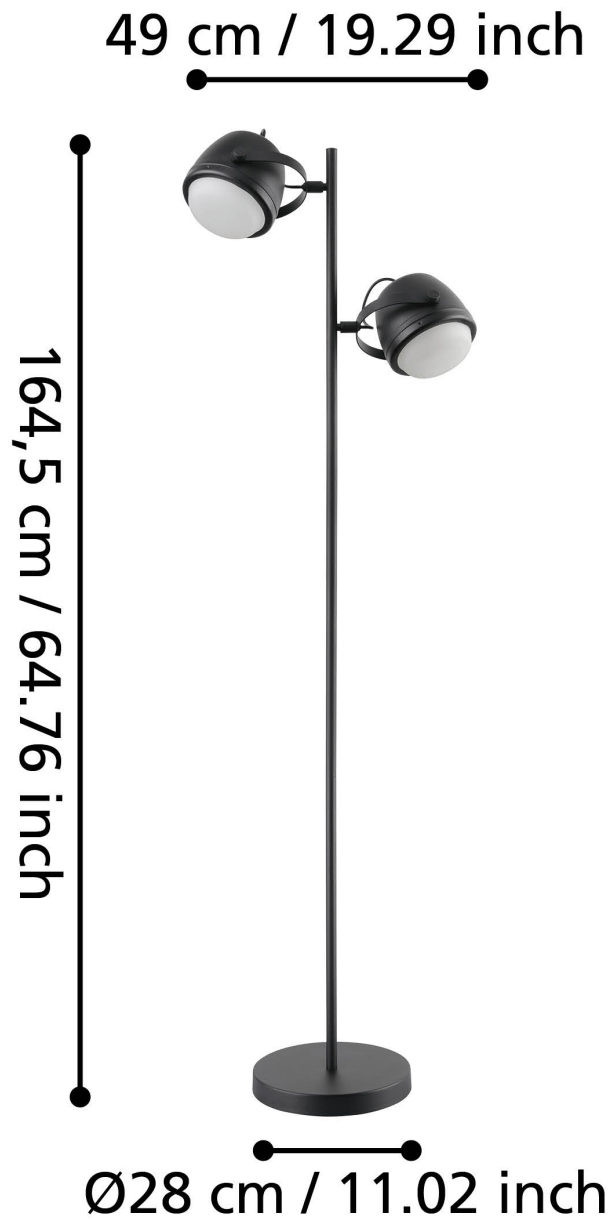

Eglo Lighting - Upanema - 390048 - Black White Glass 2 Light Floor Reading Lamp

**CONTACT**