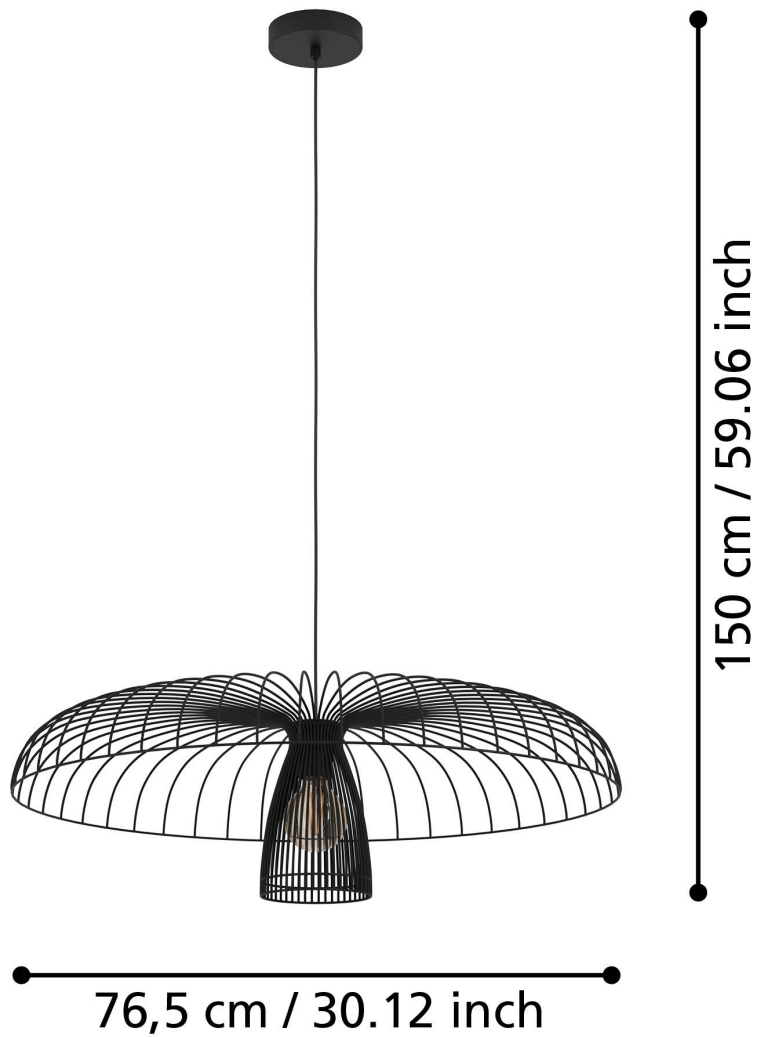

Eglo Lighting - Champerico - 390216 - Black Ceiling Pendant Light

CONTACT