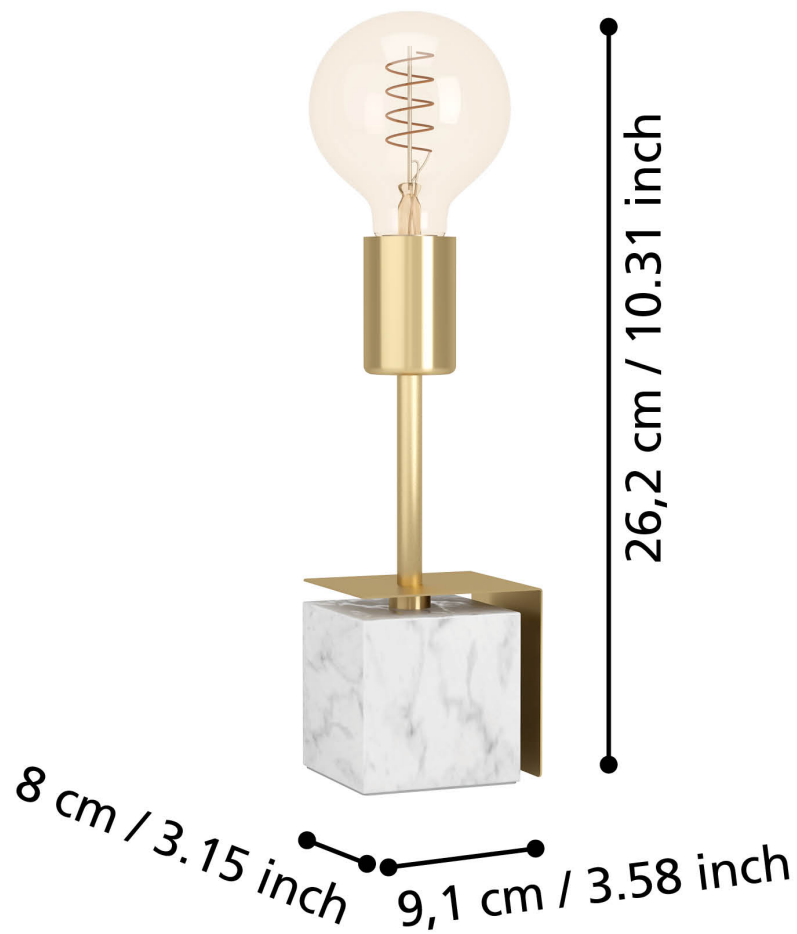

Eglo Lighting - Carmita - 390169 - Brushed Brass White Stone Table Lamp

CONTACT