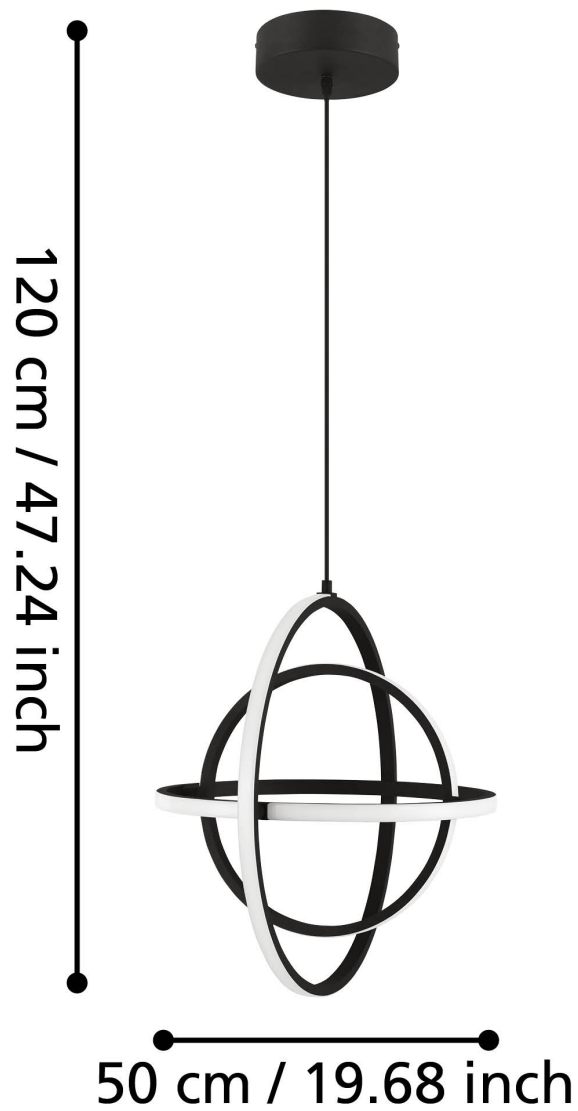

Eglo Lighting - Retornio - 39892 - LED Black White Ceiling Pendant Light

CONTACT