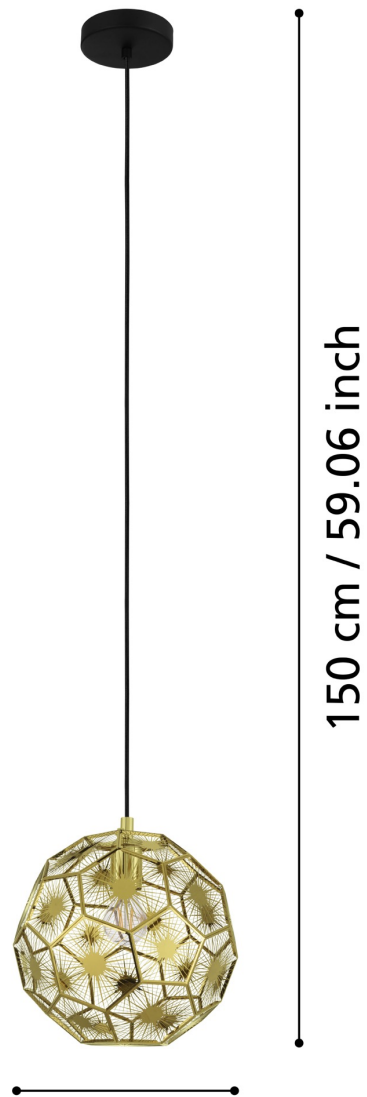

Eglo Lighting - Skoura - 39754 - Black Brass Ceiling Pendant Light

Ø30 cm / 11.81 inch

CONTACT