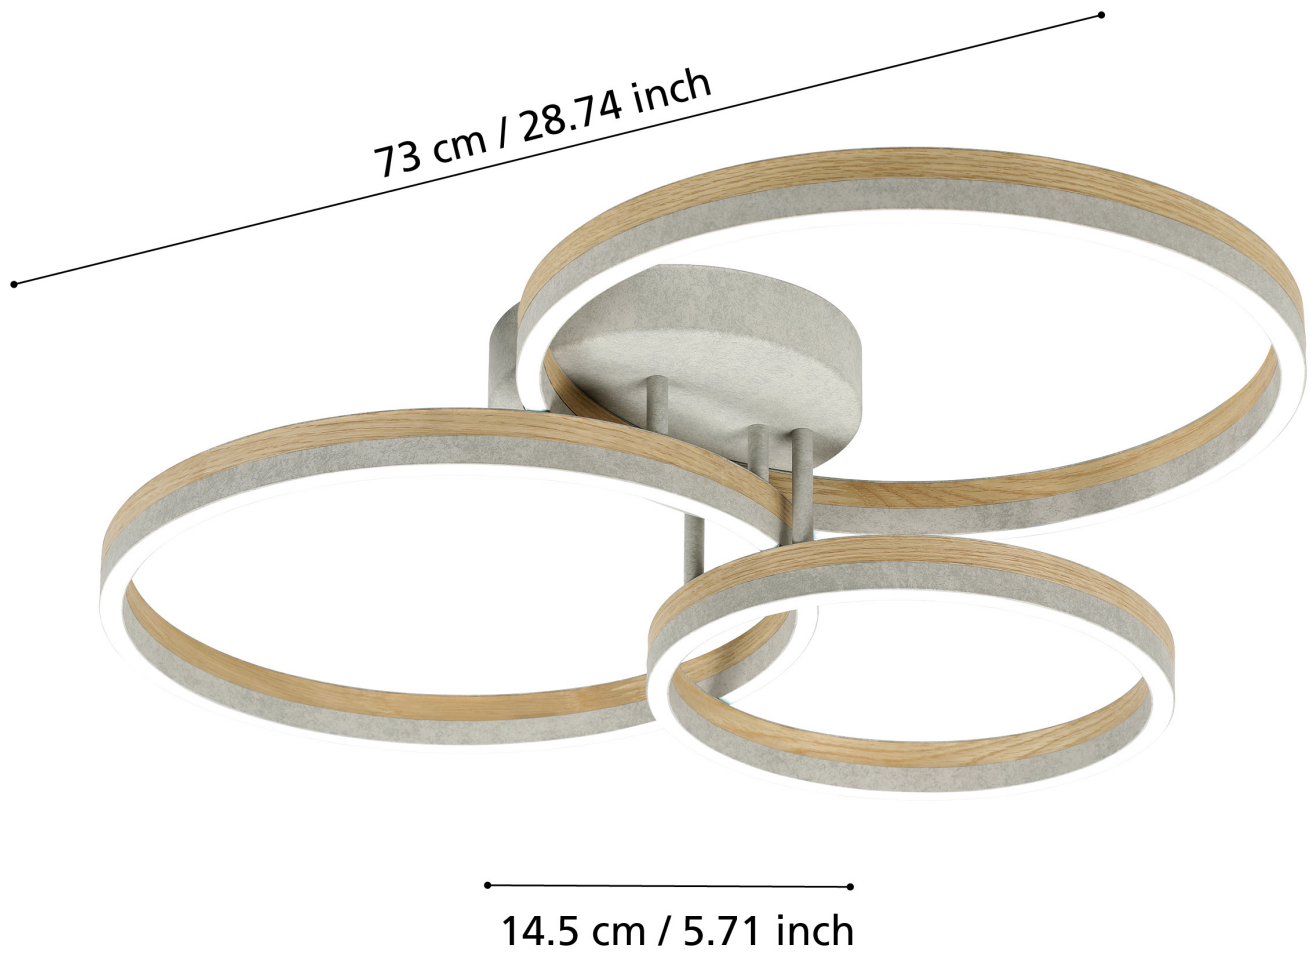

Eglo Lighting - Cadinaro - 39895 - LED Grey Wood White Flush Ceiling Light

CONTACT