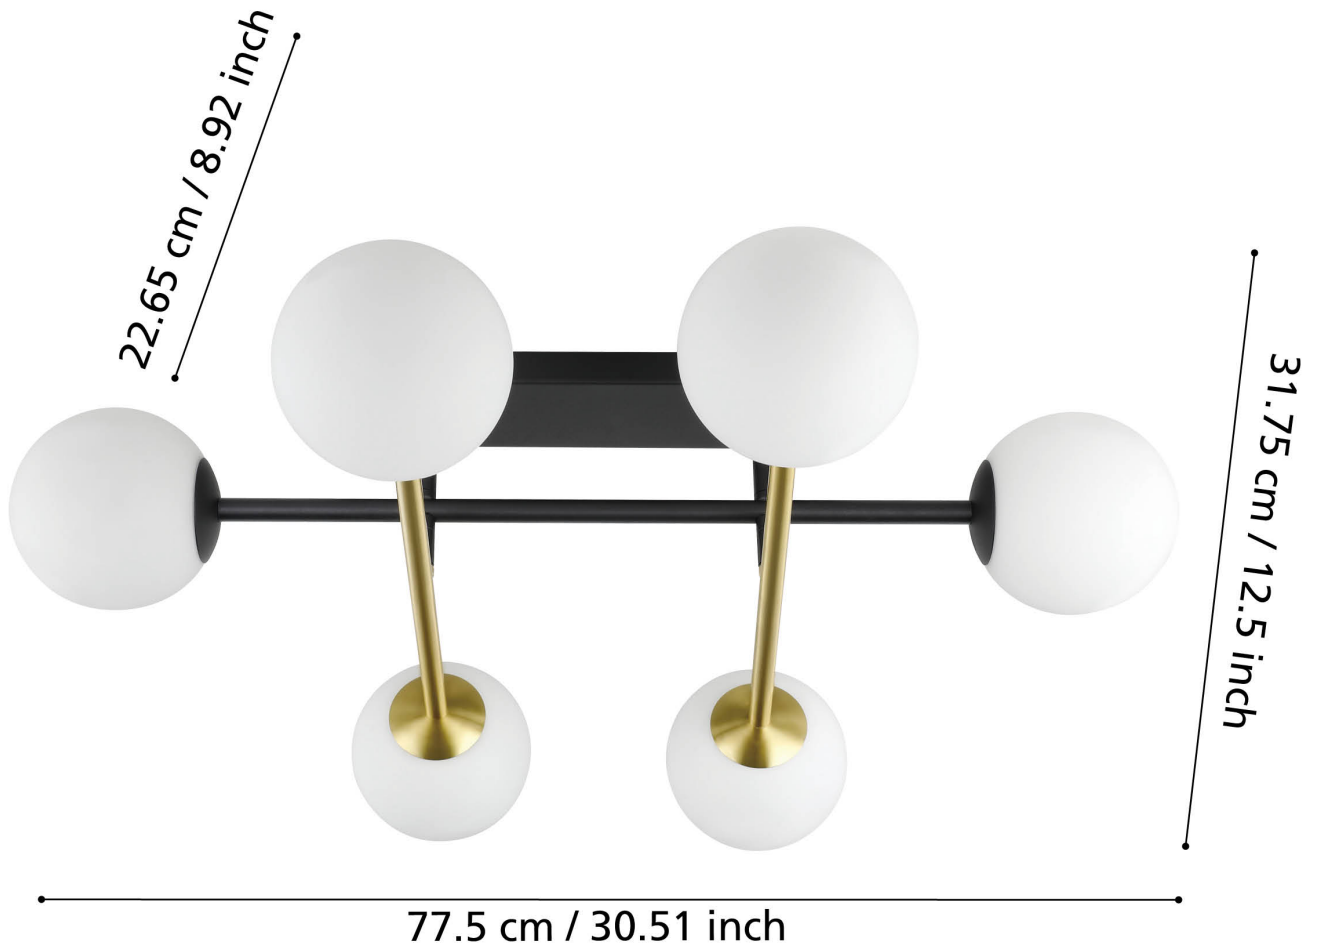

Eglo Lighting - Paz - 390176 - Black Brushed Brass Opal Glass 6 Light Flush Ceiling Light

CONTACT