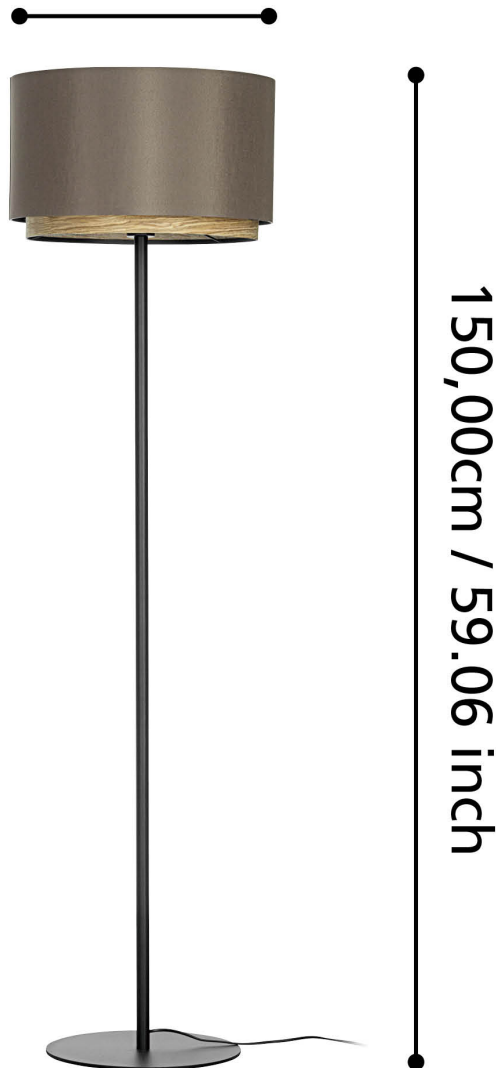

Eglo Lighting - Marchena - 390124 - Black Wood Cappuccino Floor Lamp

Ø42,00cm / Ø16.54 inch

CONTACT