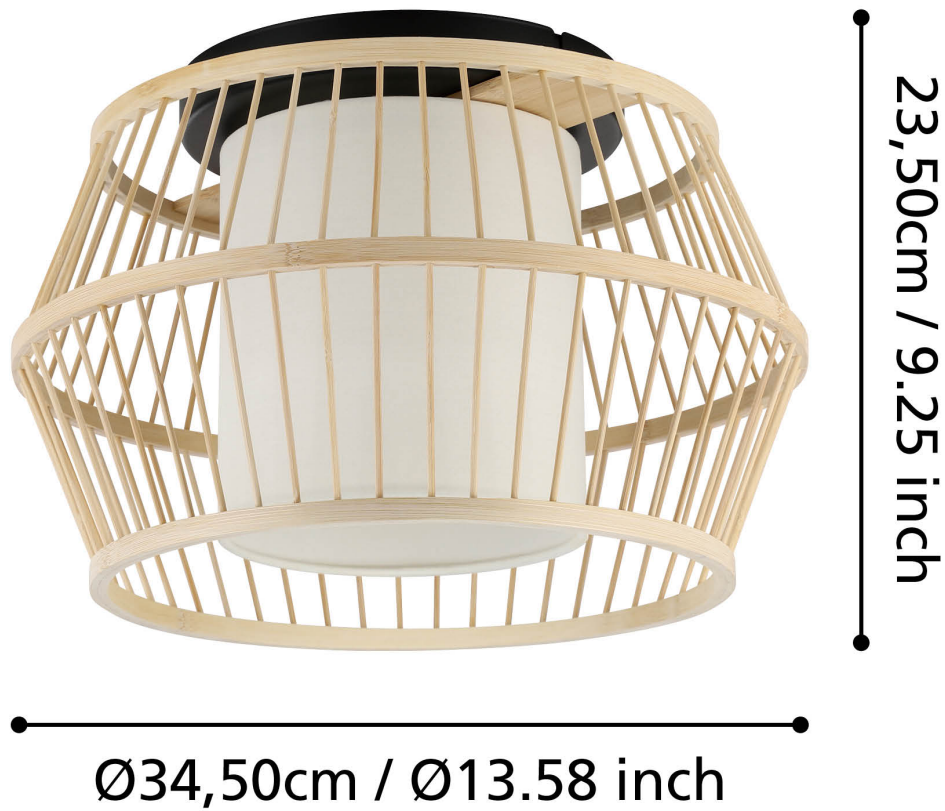

Eglo Lighting - Monterroso - 390232 - Black Wood White Flush Ceiling Light

CONTACT