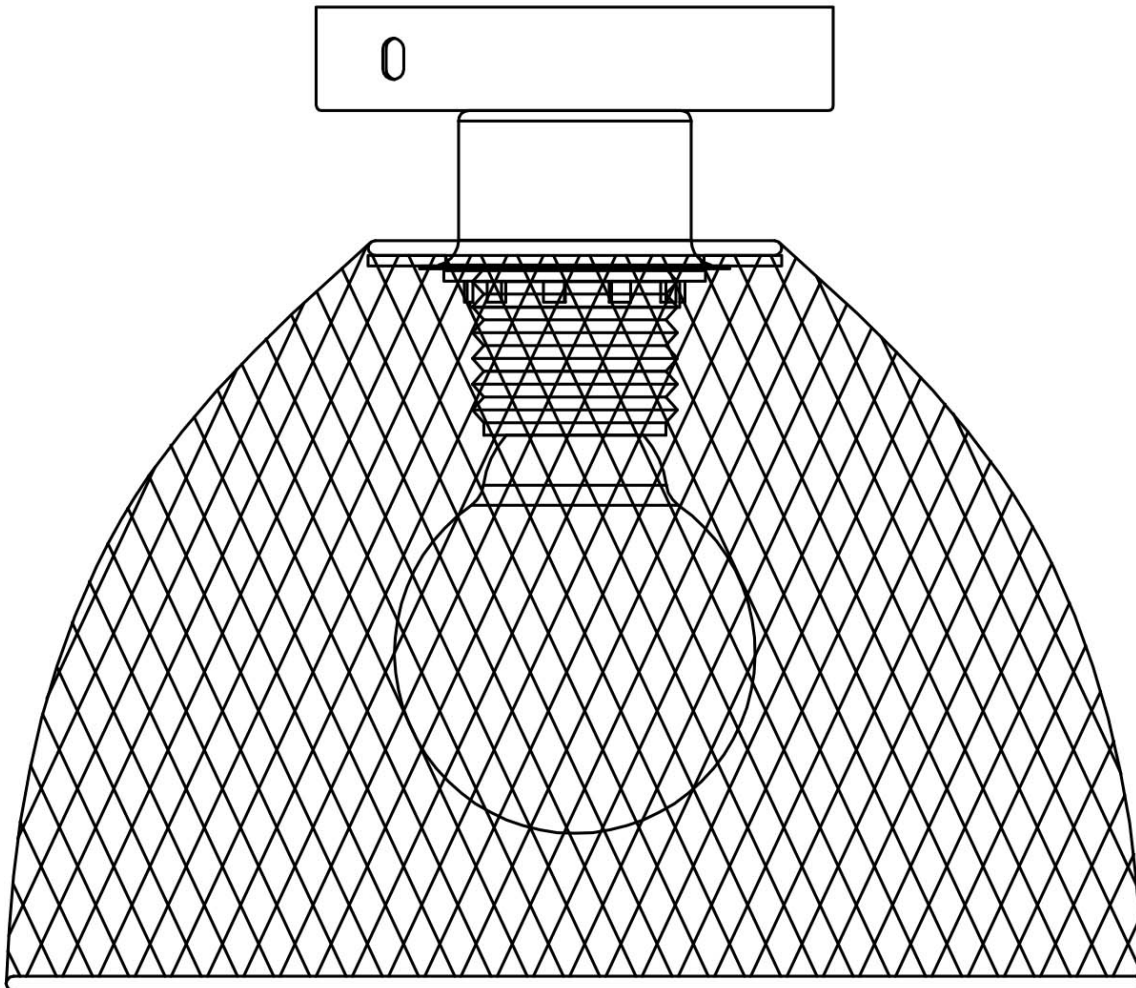

2 x 60W Max E27 ES (required)
Dimmable
FCL-27116fix2

100mm

195mm

150mm

220mm