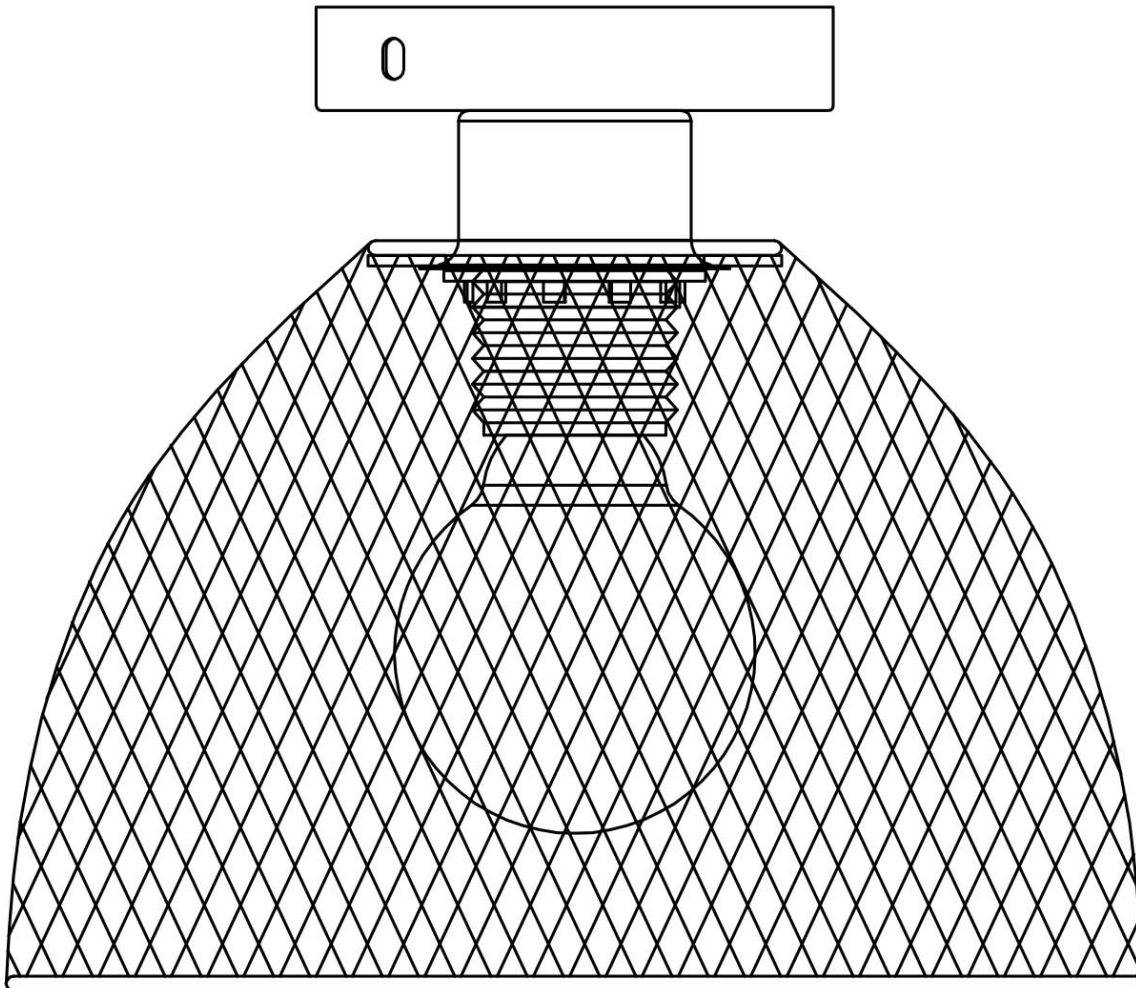

60W Max E27 ES (required)  
Dimmable  
**FCL-27116fl**

100mm

195mm

150mm

220mm