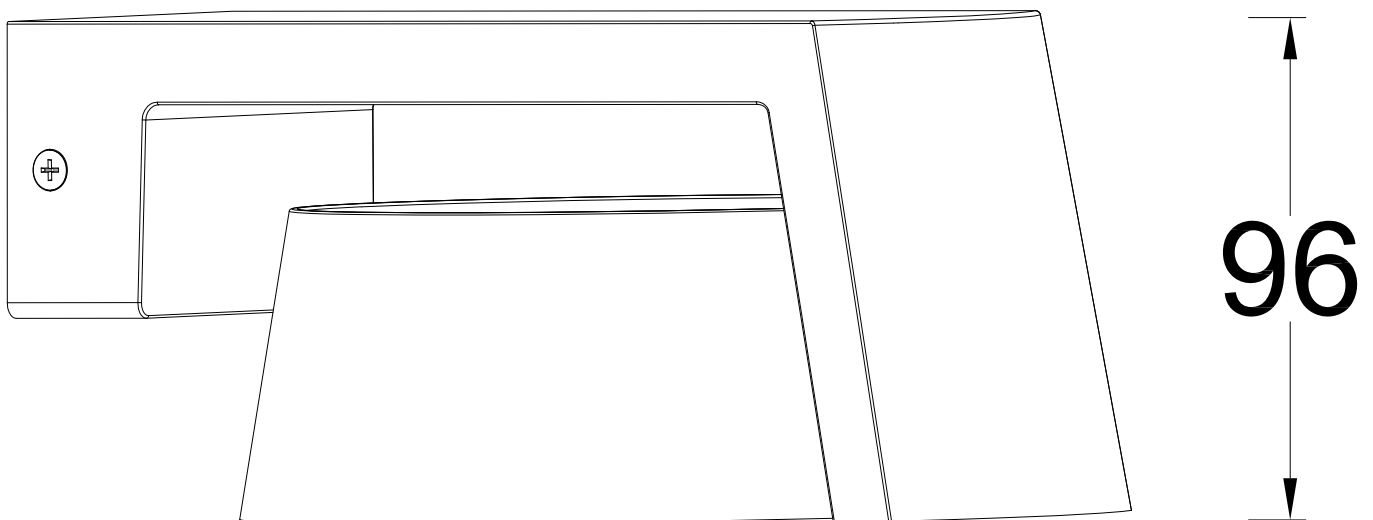

Lutec - Moon - 5206001118 - LED Dark Grey Opal IP44 Outdoor Wall Light

217

160

CONTACT