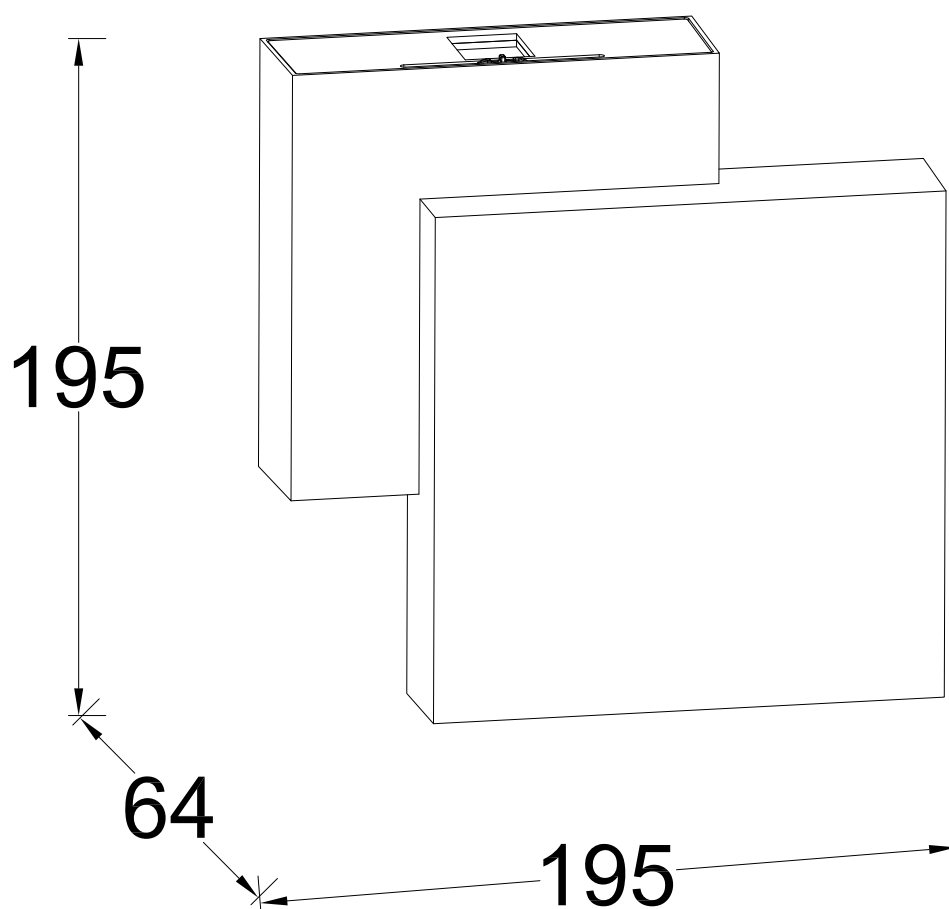

Lutec - Rialto - 5287901012 - LED Black Clear Glass IP44 Outdoor Wall Washer Light

CONTACT