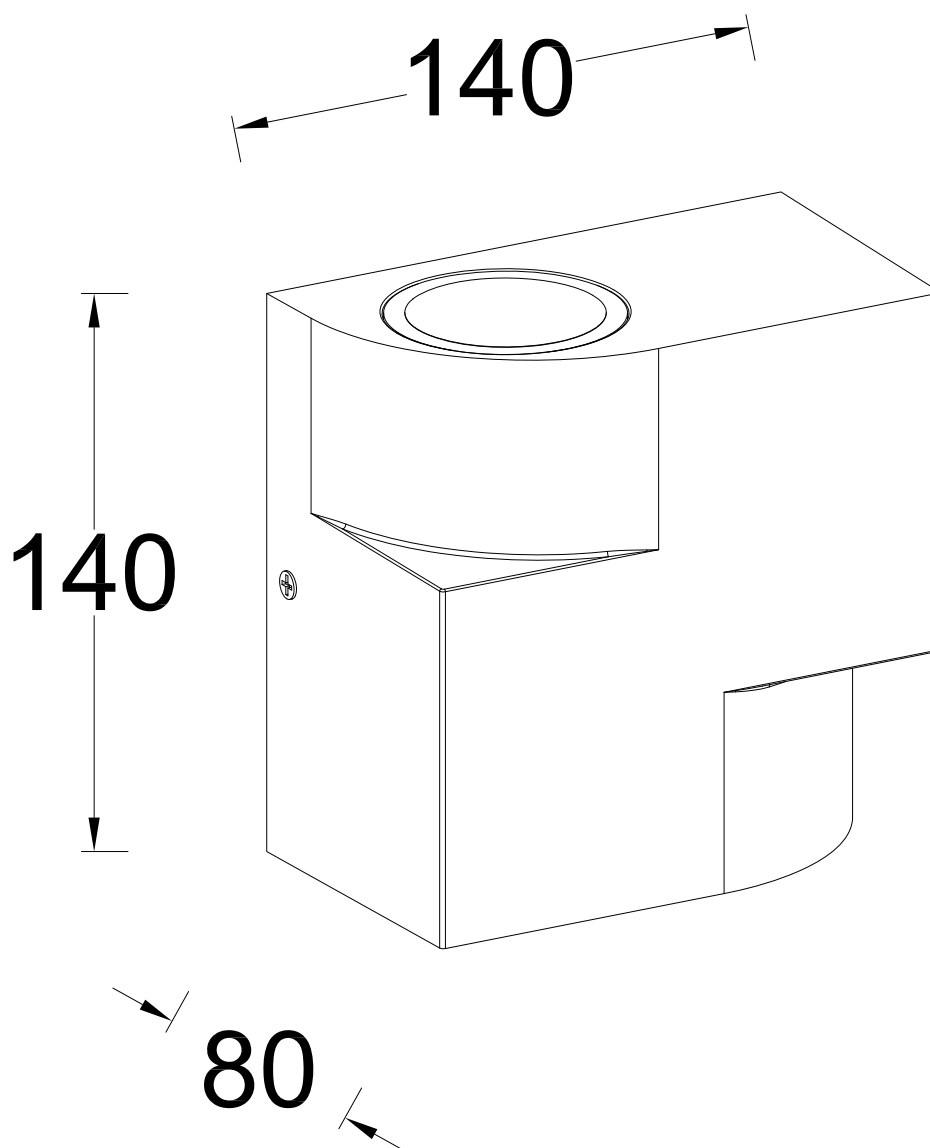

Lutec - Marbo - 5288001118 - Dark Grey Clear Glass 2 Light IP44 Outdoor Wall Washer Light

CONTACT