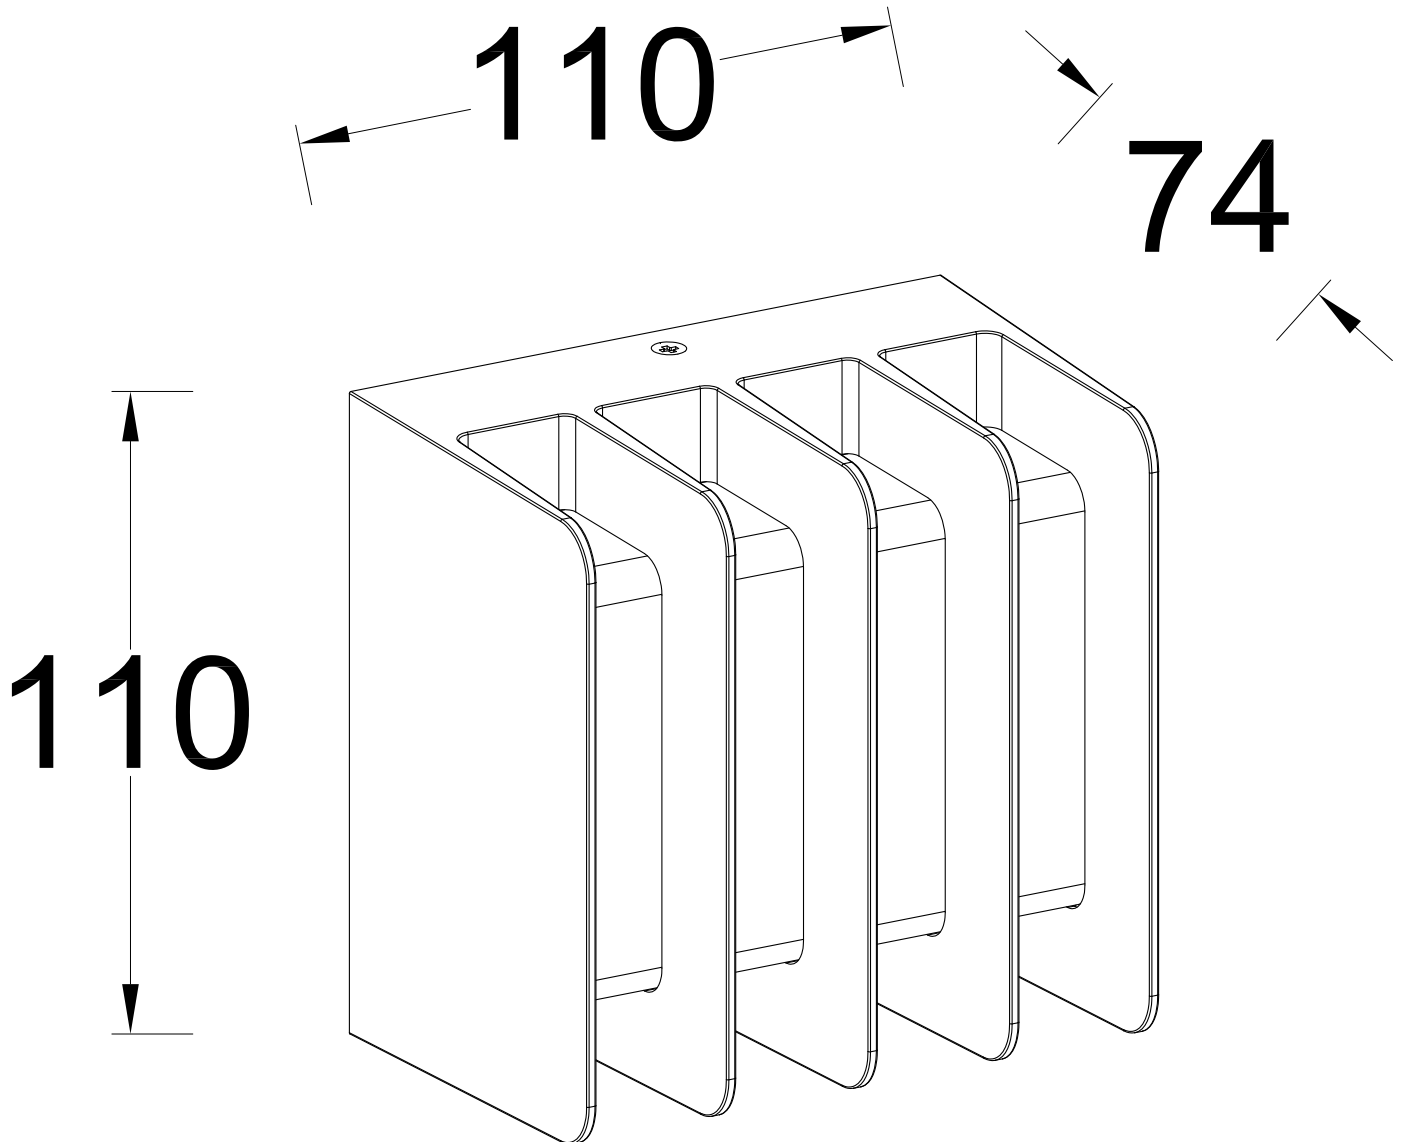

Lutec - Gridy - 5289401469 - LED White Opal IP54 Outdoor Wall Washer Light

CONTACT