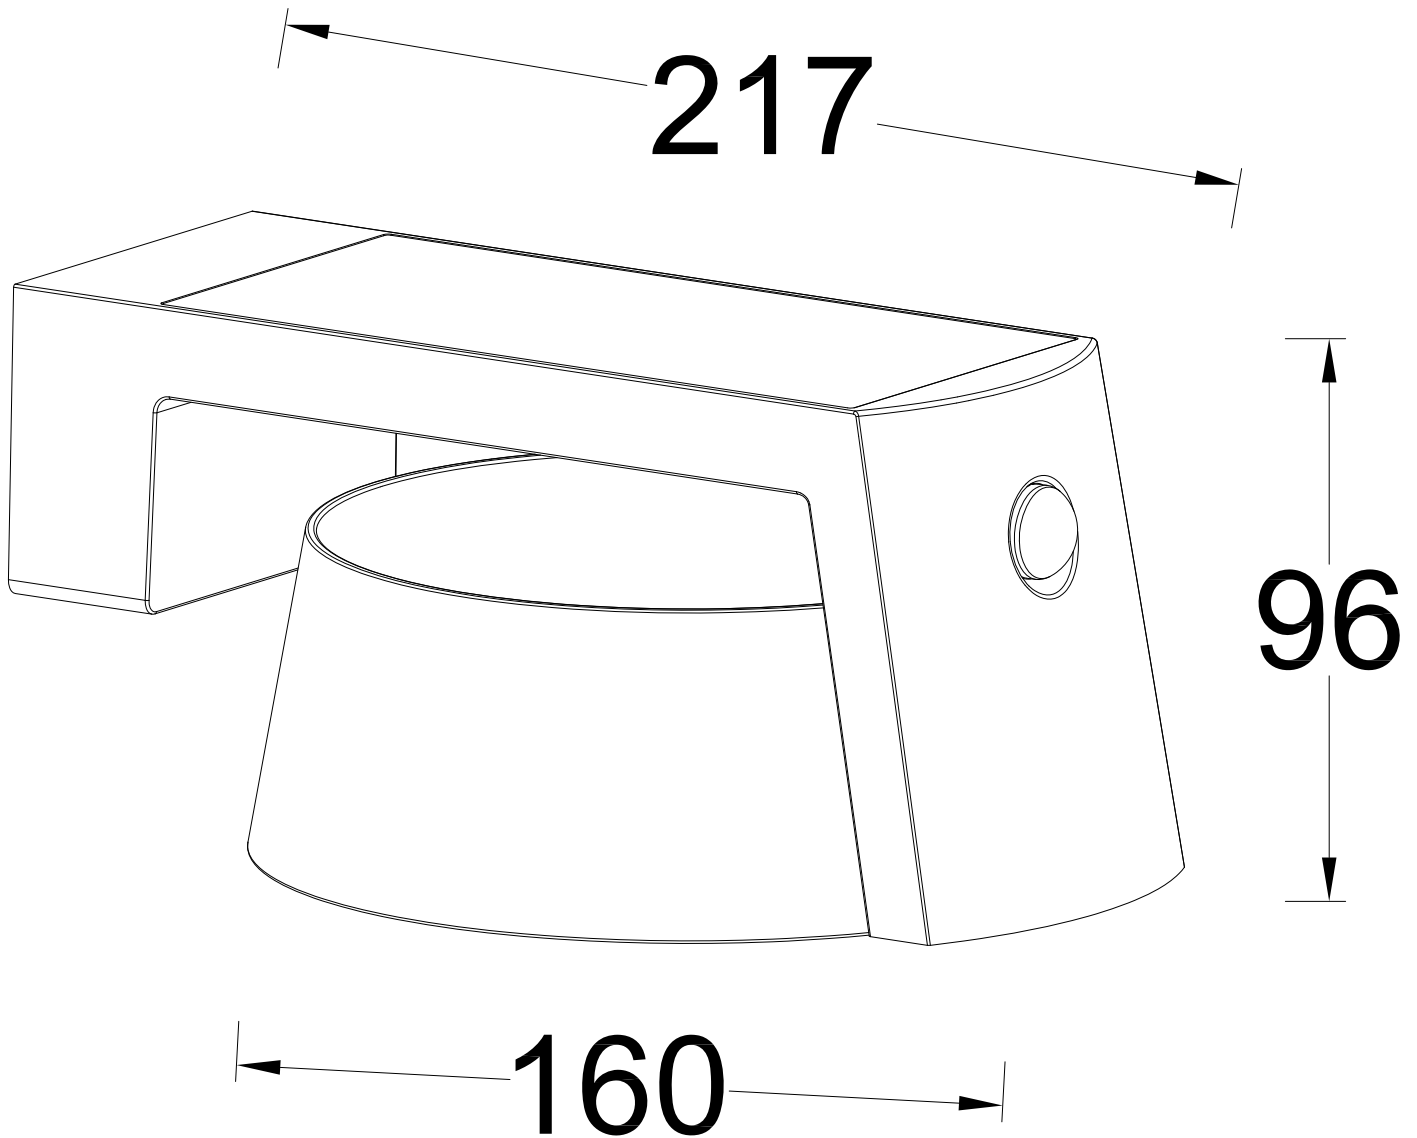

Lutec - Moon - 6906001118 - Dark Grey Opal IP44 Solar Outdoor Sensor Wall Light

CONTACT