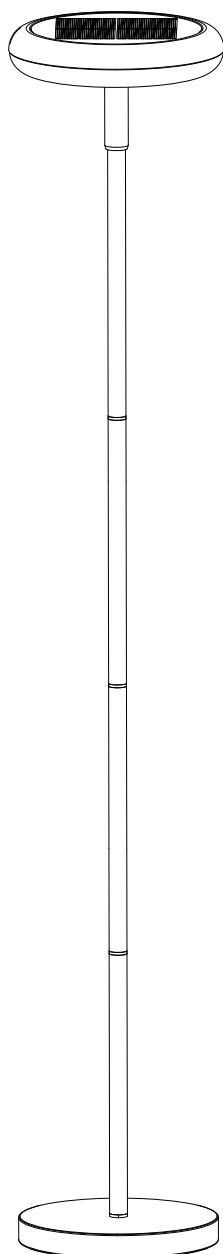

Lutec - Pops - 6910901012 - LED Black Opal IP54 Solar Outdoor Portable Lamp

Ø300

1735

Ø280

CONTACT