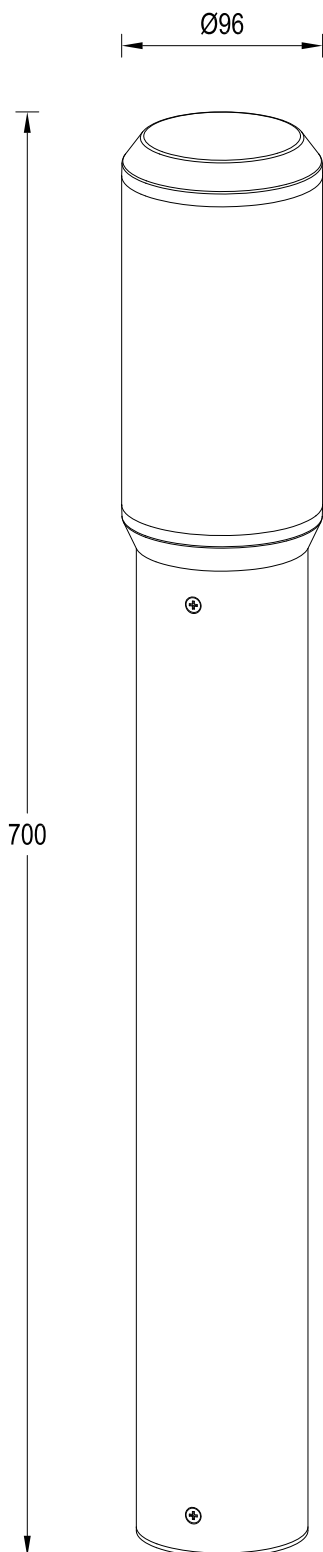

Lutec - Heros - 7288201118 - Dark Grey Opal IP44 Outdoor Post Light

CONTACT