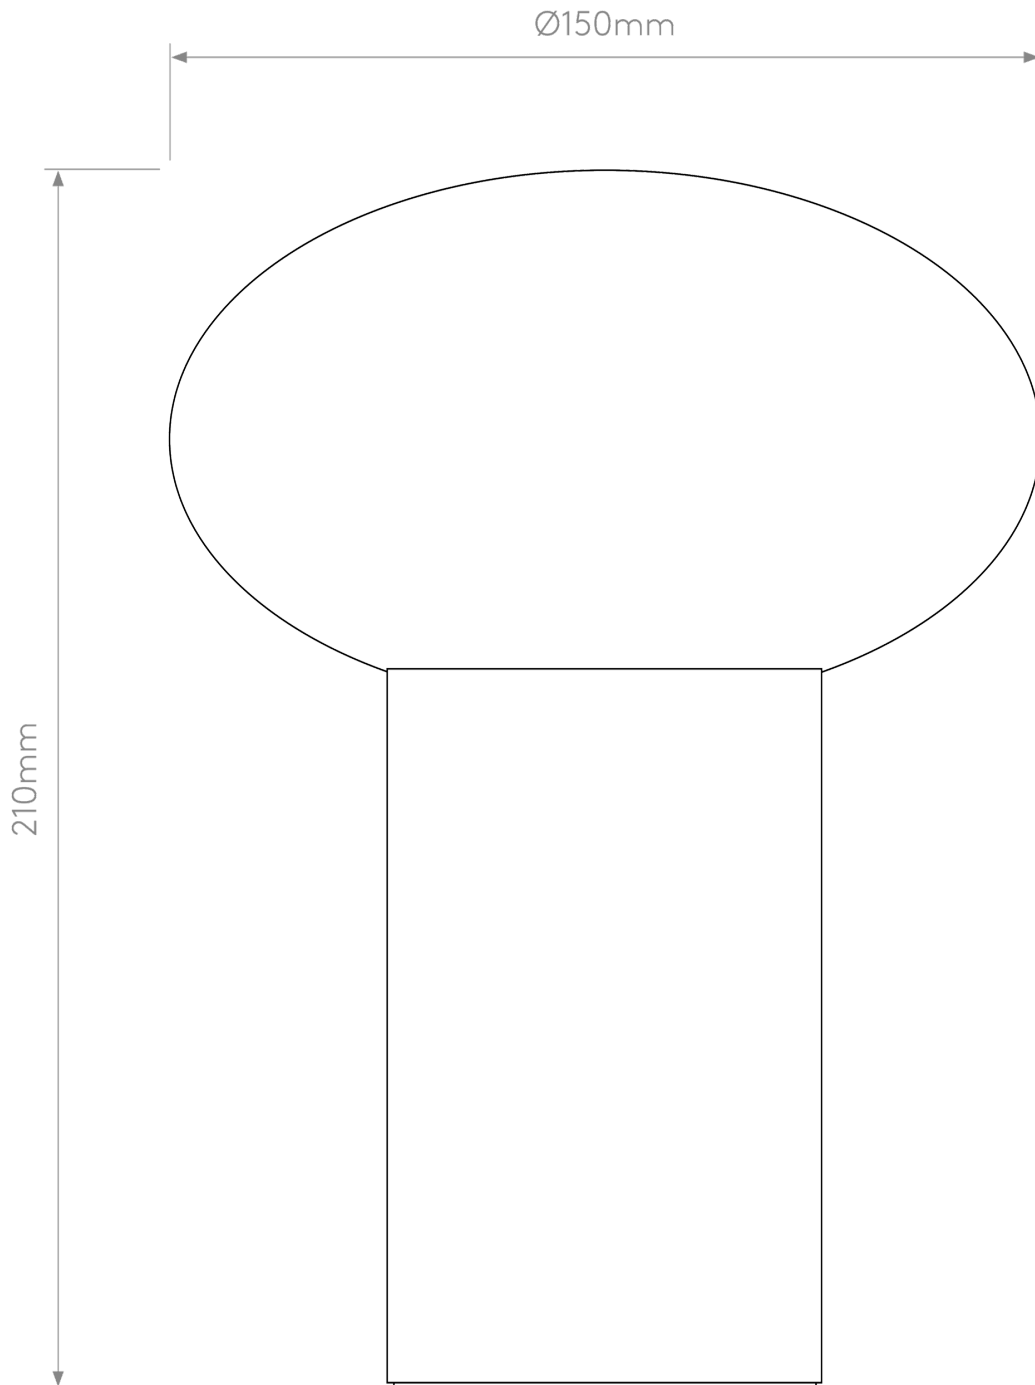

Astro Lighting - Zeppo - 1176026 - LED Pebble Grey Opal Glass Portable Table Lamp

**CONTACT**