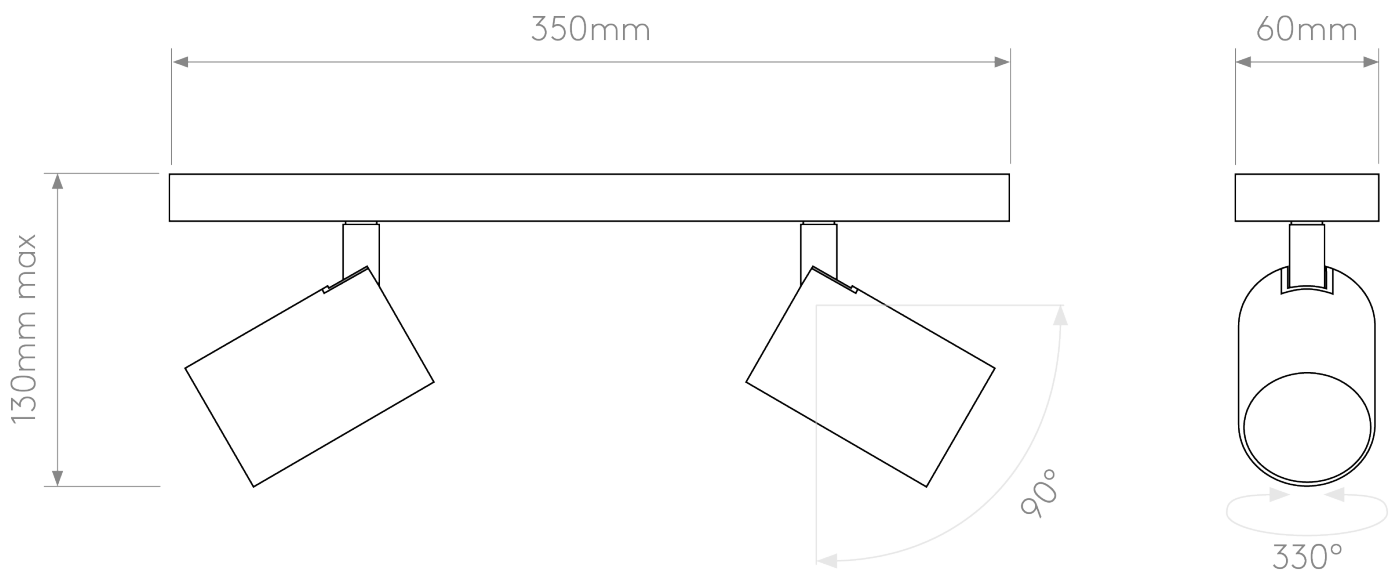

Astro Lighting - Ascoli - 1286125 - Nickel 2 Light Twin Ceiling Spotlight

**CONTACT**