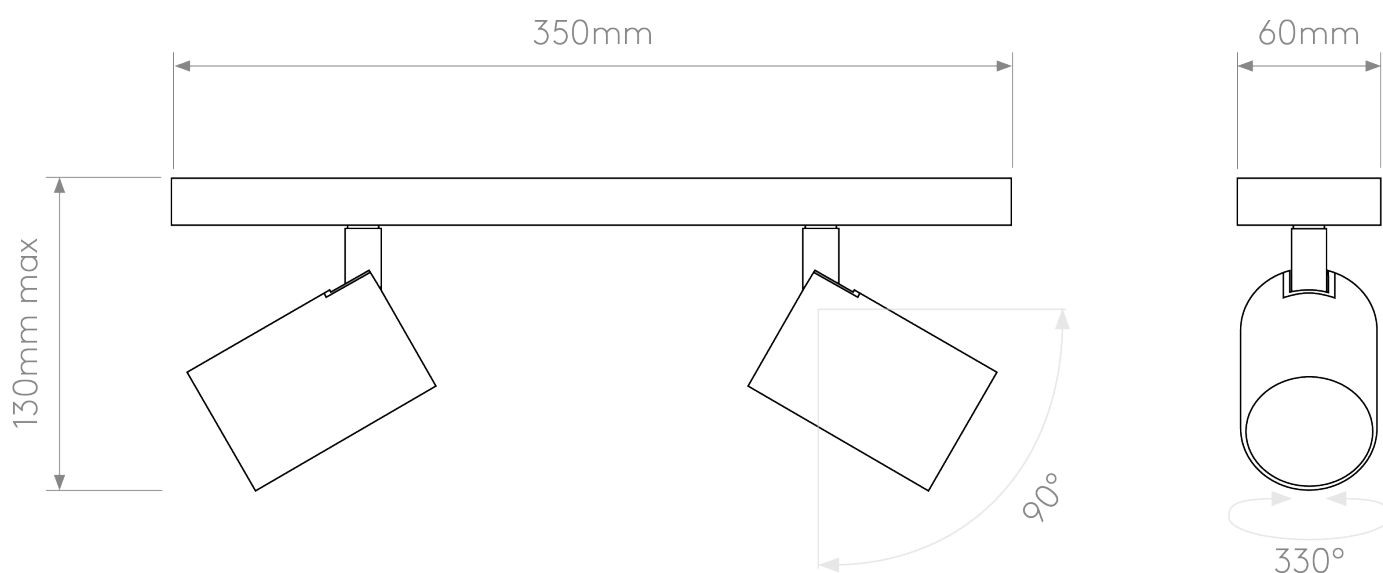

Astro Lighting - Ascoli - 1286126 - Bronze 2 Light Twin Ceiling Spotlight

CONTACT