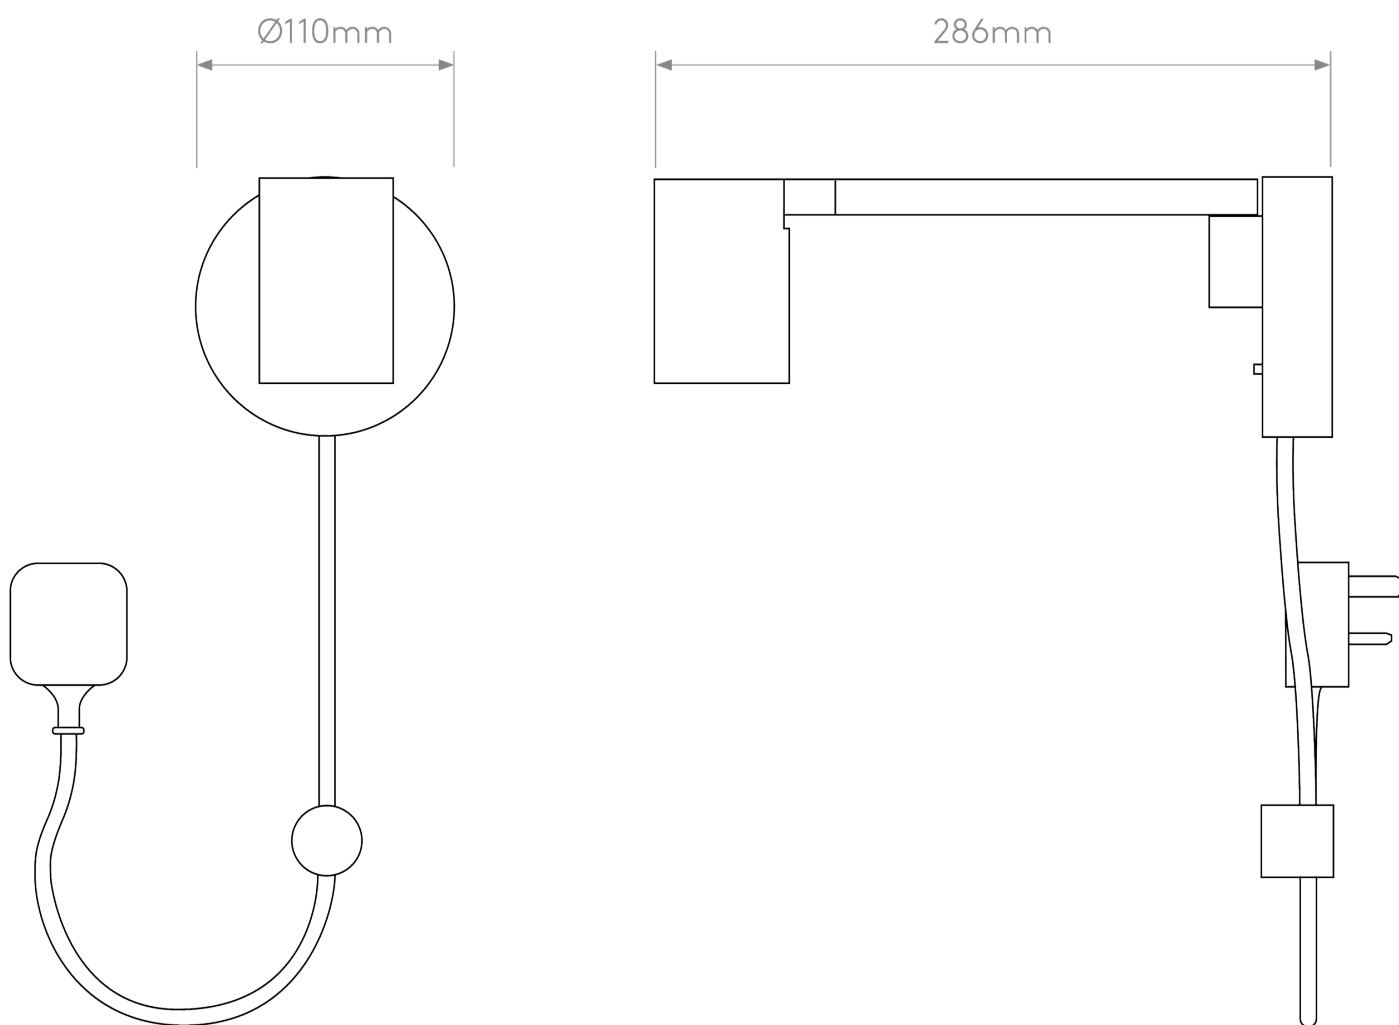

Astro Lighting - Ascoli - 1286137 - White Swing Plug In Plug In Reading Wall Light

CONTACT