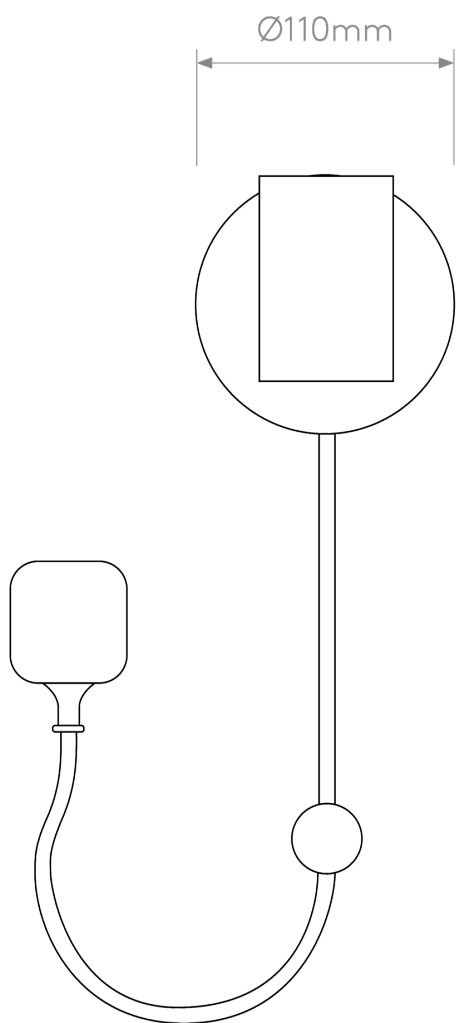

Astro Lighting - Ascoli - 1286138 - Black Swing Plug In Plug In Reading Wall Light

CONTACT