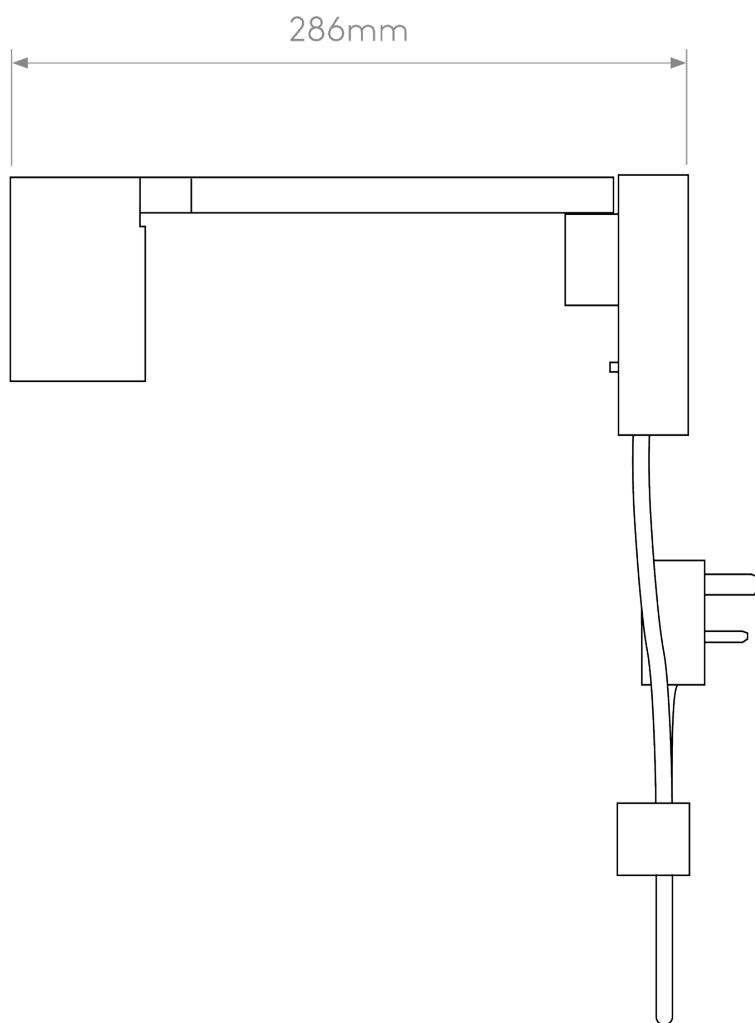

Astro Lighting - Ascoli - 1286138 - Black Swing Plug In Plug In Reading Wall Light

CONTACT