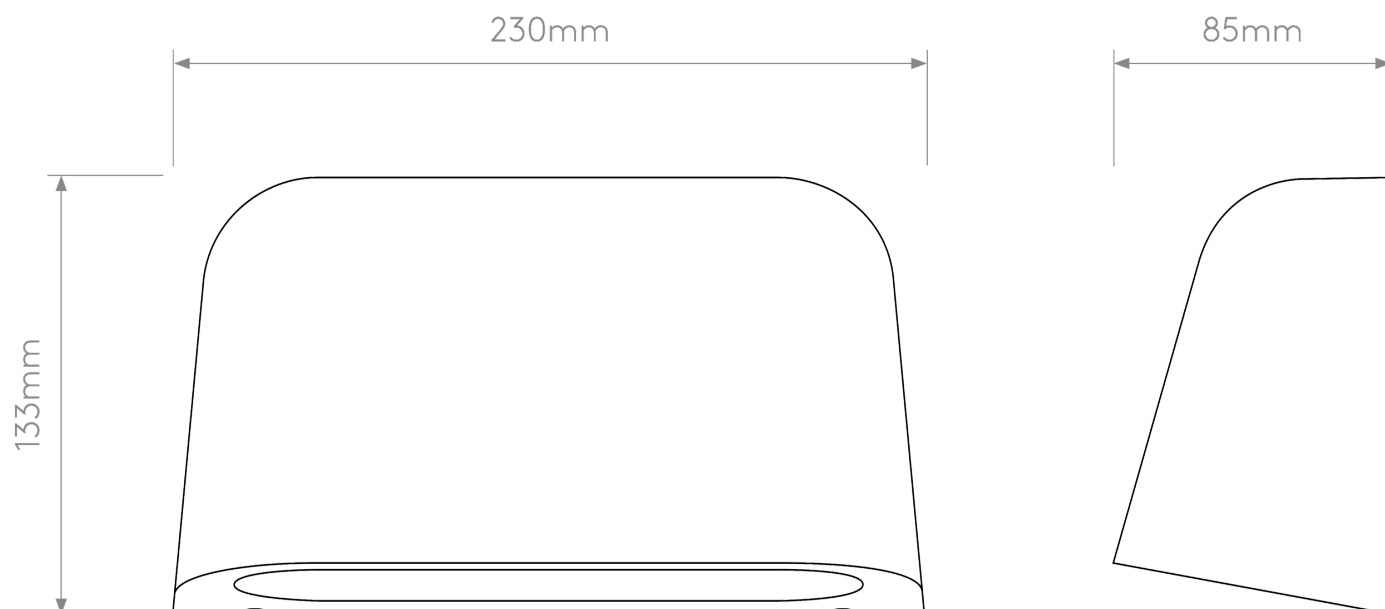

Astro Lighting - Mast - 1317017 - Antique Brass Clear Glass 2 Light IP44 Twin Outdoor Wall Washer Light

**CONTACT**