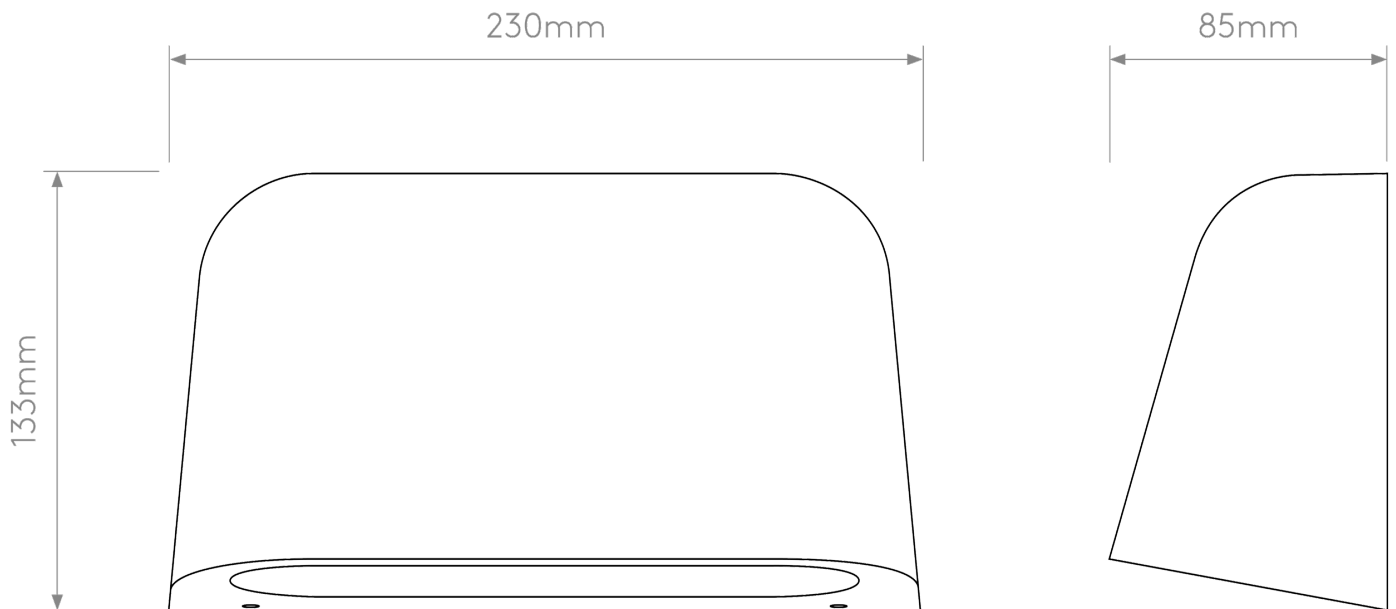

Astro Lighting - Mast - 1317018 - Black Clear Glass 2 Light IP44 Twin Outdoor Wall Washer Light

CONTACT