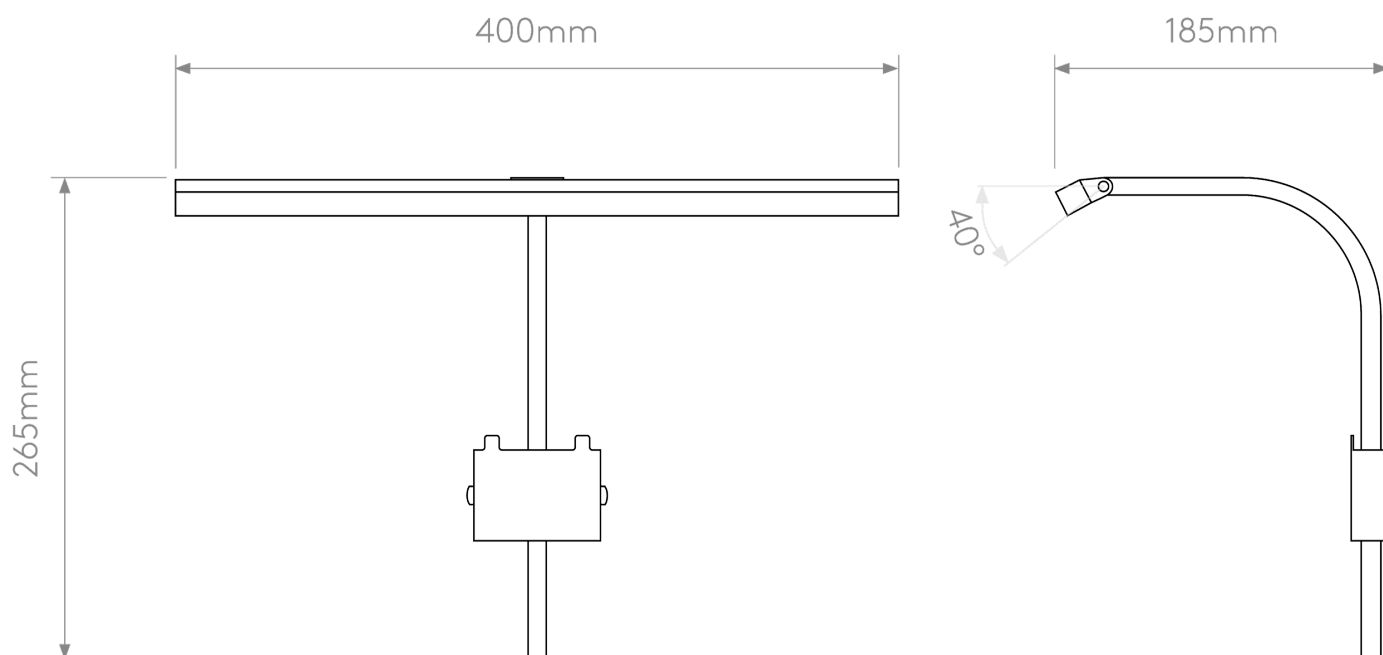

Astro Lighting - Mondrian - 1374039 - LED Black 400 Frame Mounted LED Picture Wall Light

CONTACT