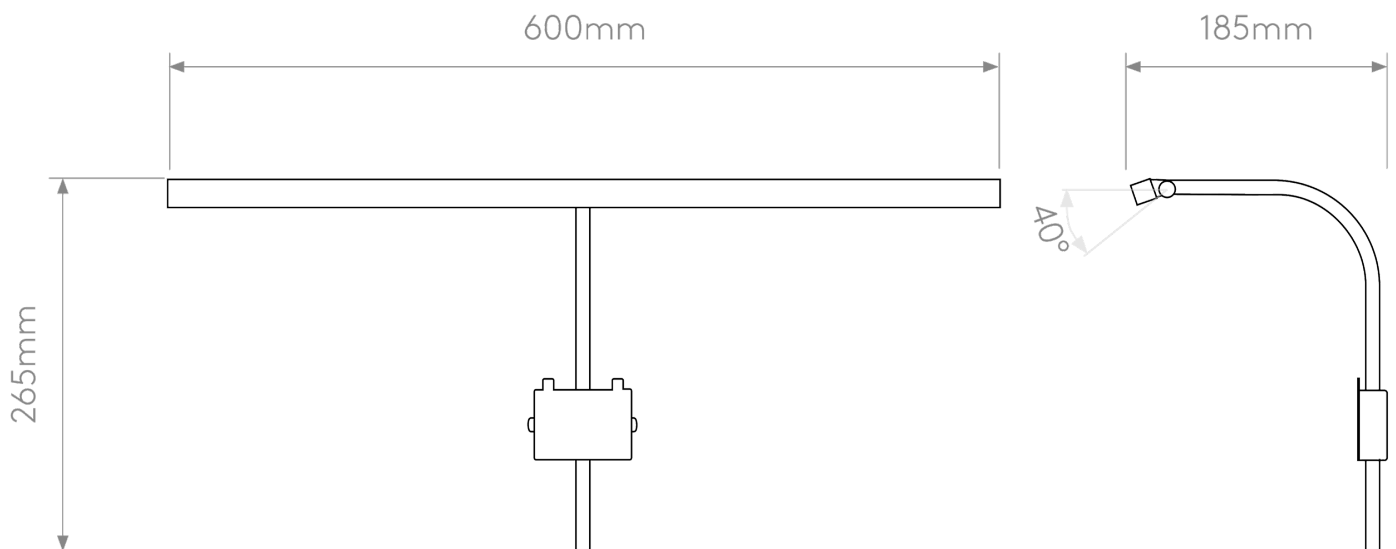

Astro Lighting - Mondrian - 1374040 - LED Black 600 Frame Mounted LED Picture Wall Light

CONTACT