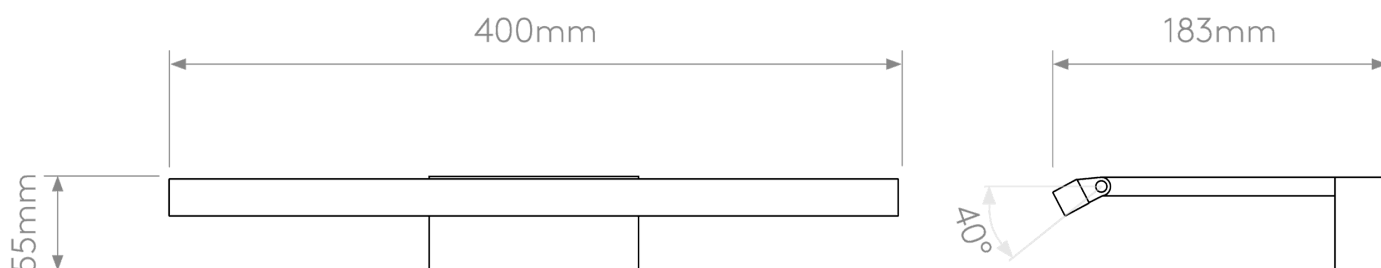

Astro Lighting - Mondrian - 1374041 - LED Black 400 LED Picture Wall Light

**CONTACT**