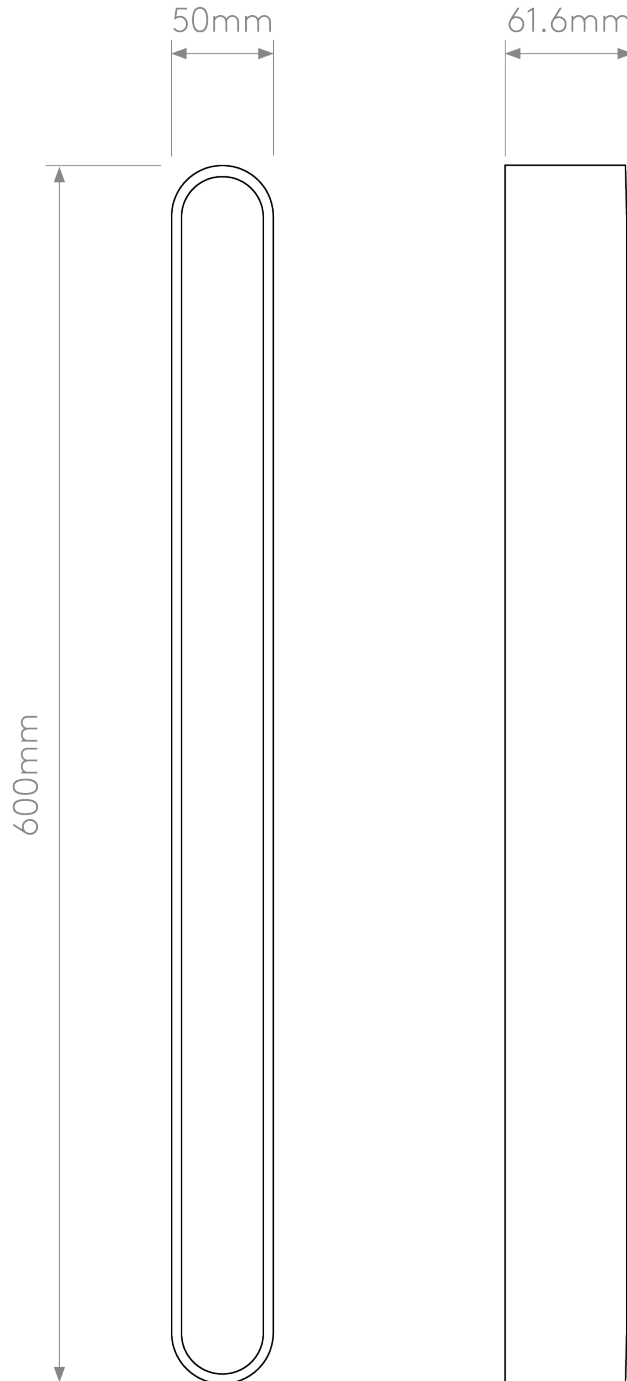

Astro Lighting - Atticus - 1440001 - LED Chrome Frosted IP44 600 3000k Bathroom Strip Wall Light

CONTACT