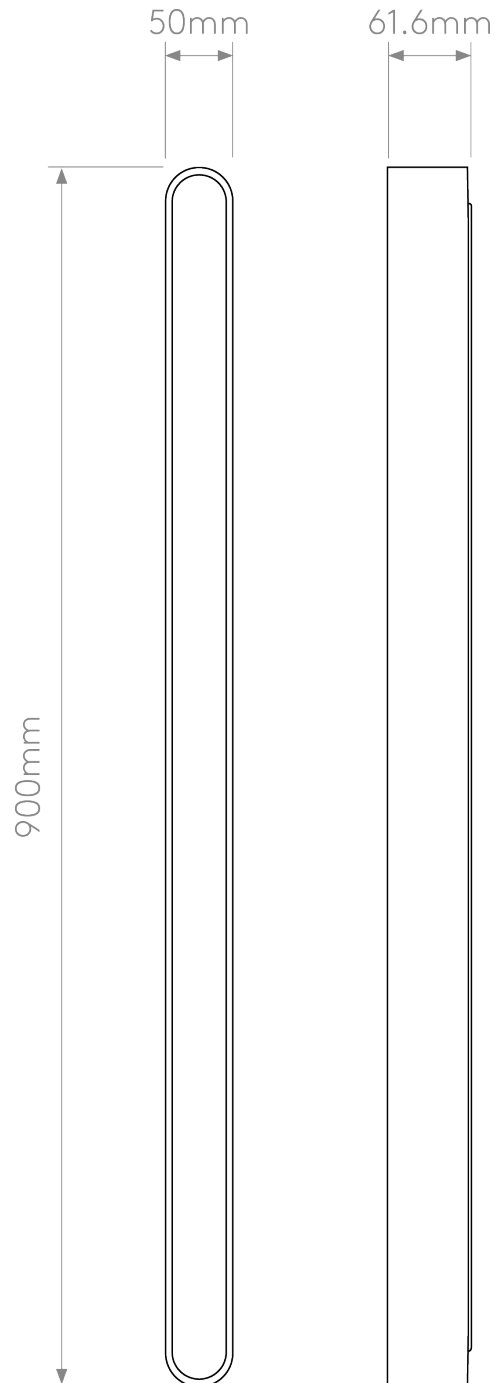

Astro Lighting - Atticus - 1440002 - LED Chrome Frosted IP44 900 3000k Bathroom Strip Wall Light

CONTACT