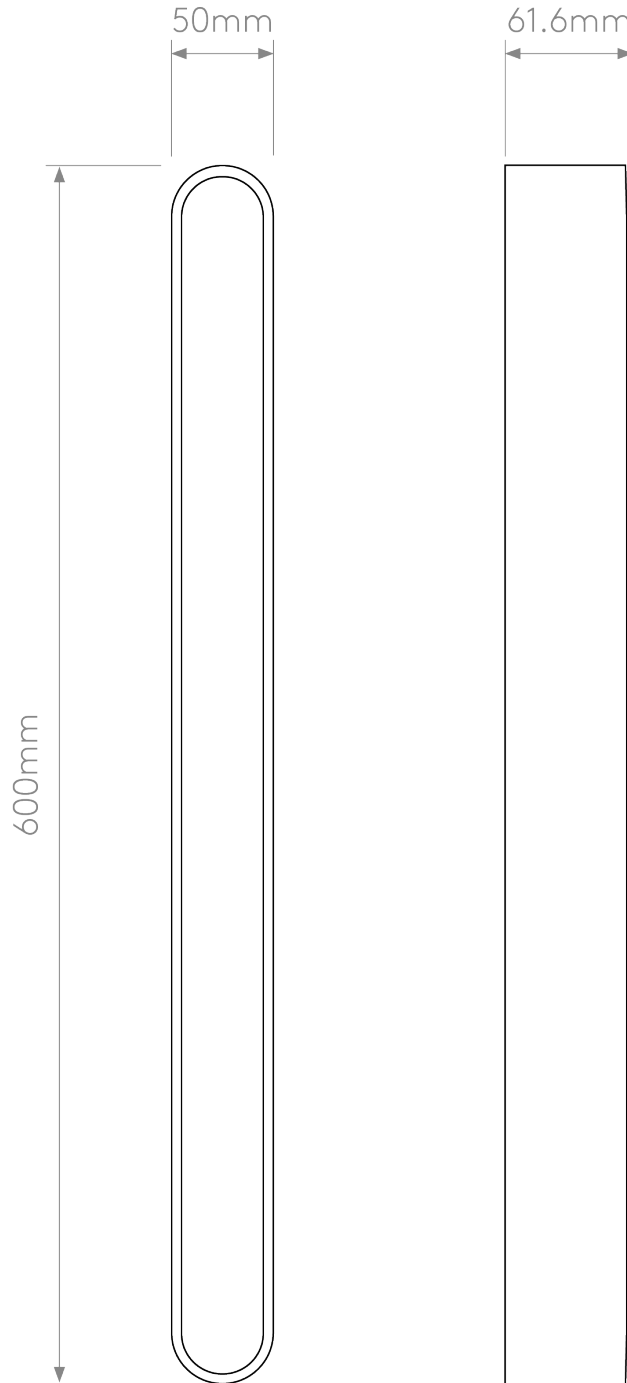

Astro Lighting - Atticus - 1440005 - LED Black Frosted IP44 600 3000k Bathroom Strip Wall Light

**CONTACT**