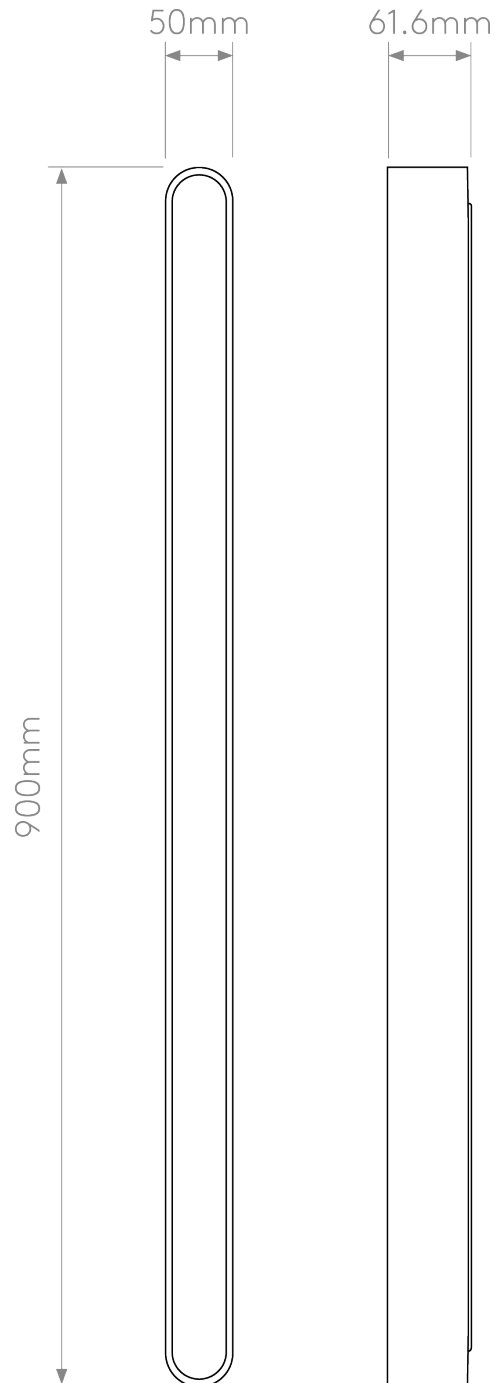

Astro Lighting - Atticus - 1440006 - LED Black Frosted IP44 900 3000k Bathroom Strip Wall Light

CONTACT