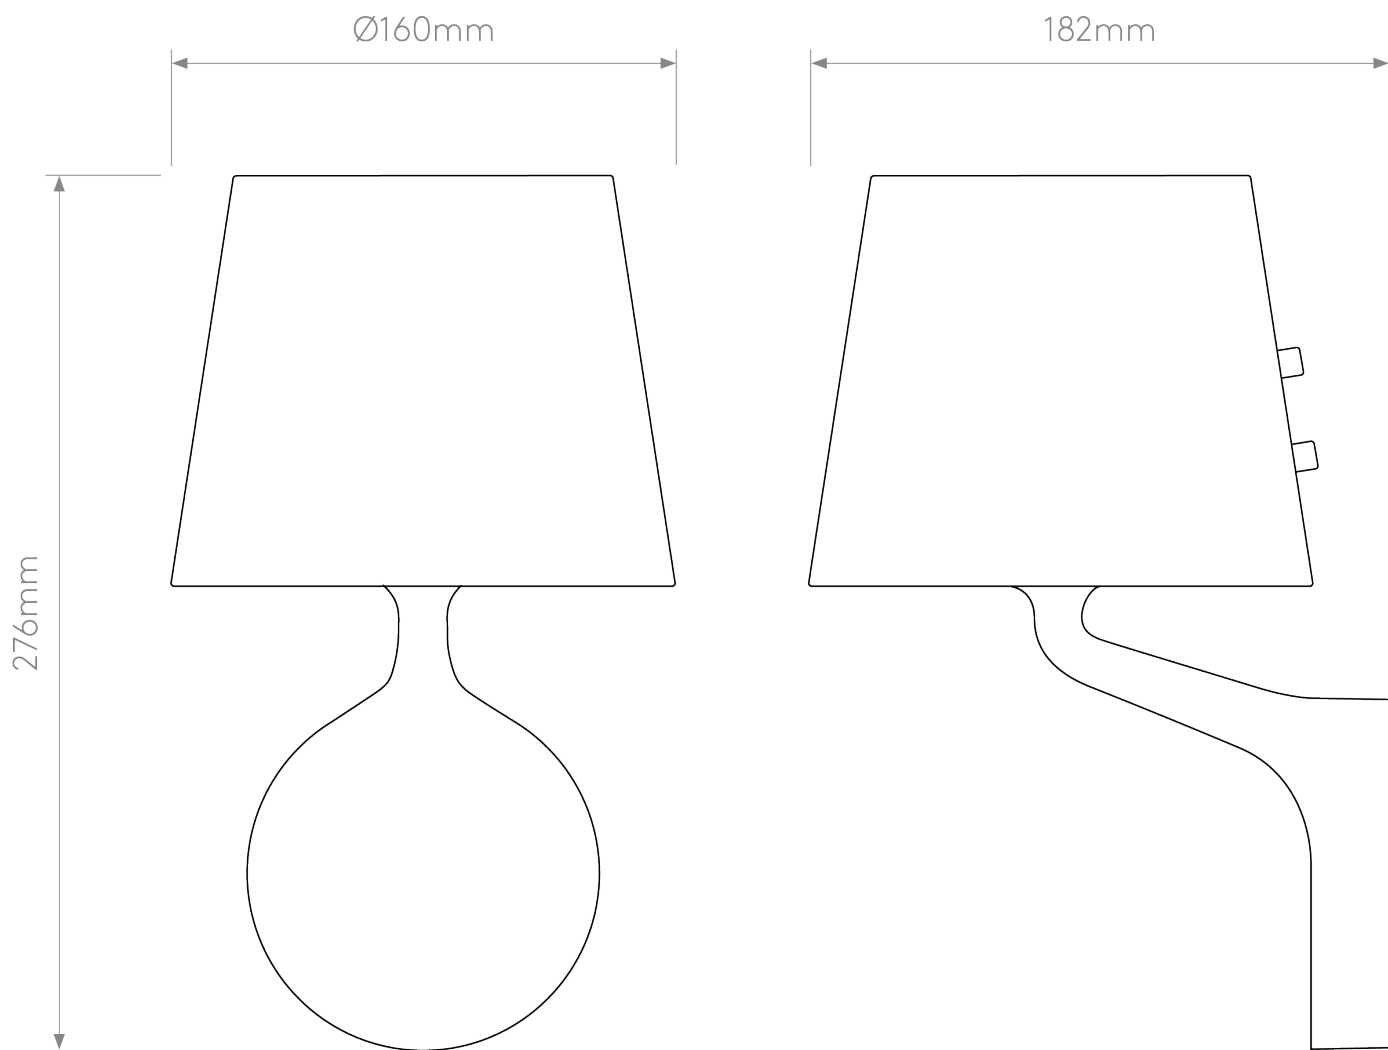

Astro Lighting - Millie - 1454001 - Chrome Opal Glass IP44 Bathroom Wall Light

CONTACT