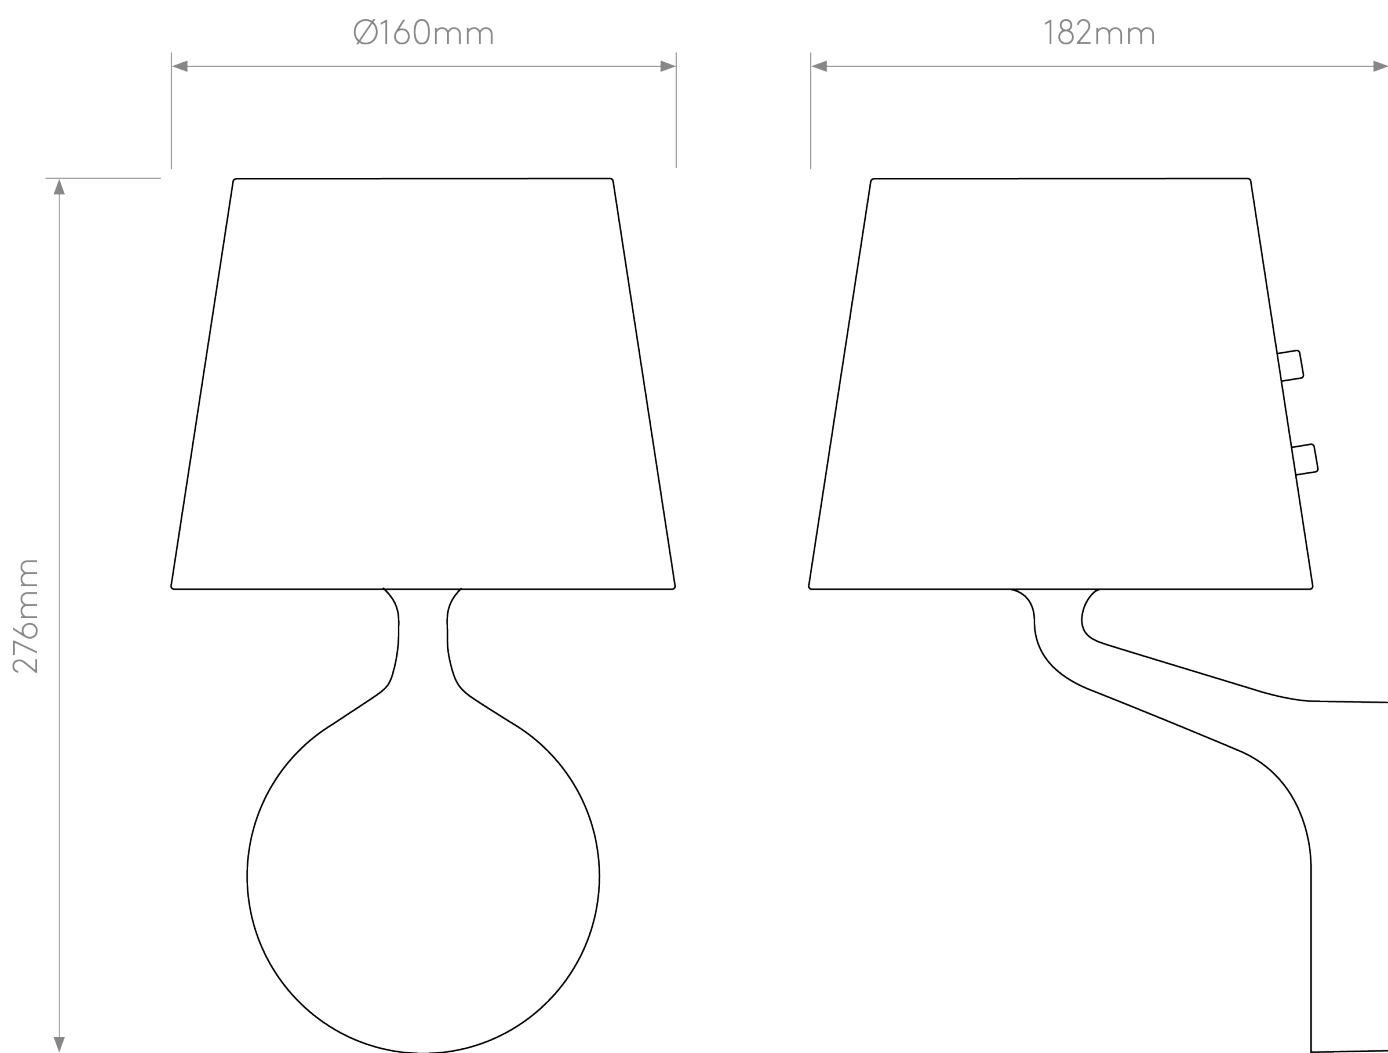

Astro Lighting - Millie - 1454003 - Black Opal Glass IP44 Bathroom Wall Light

**CONTACT**