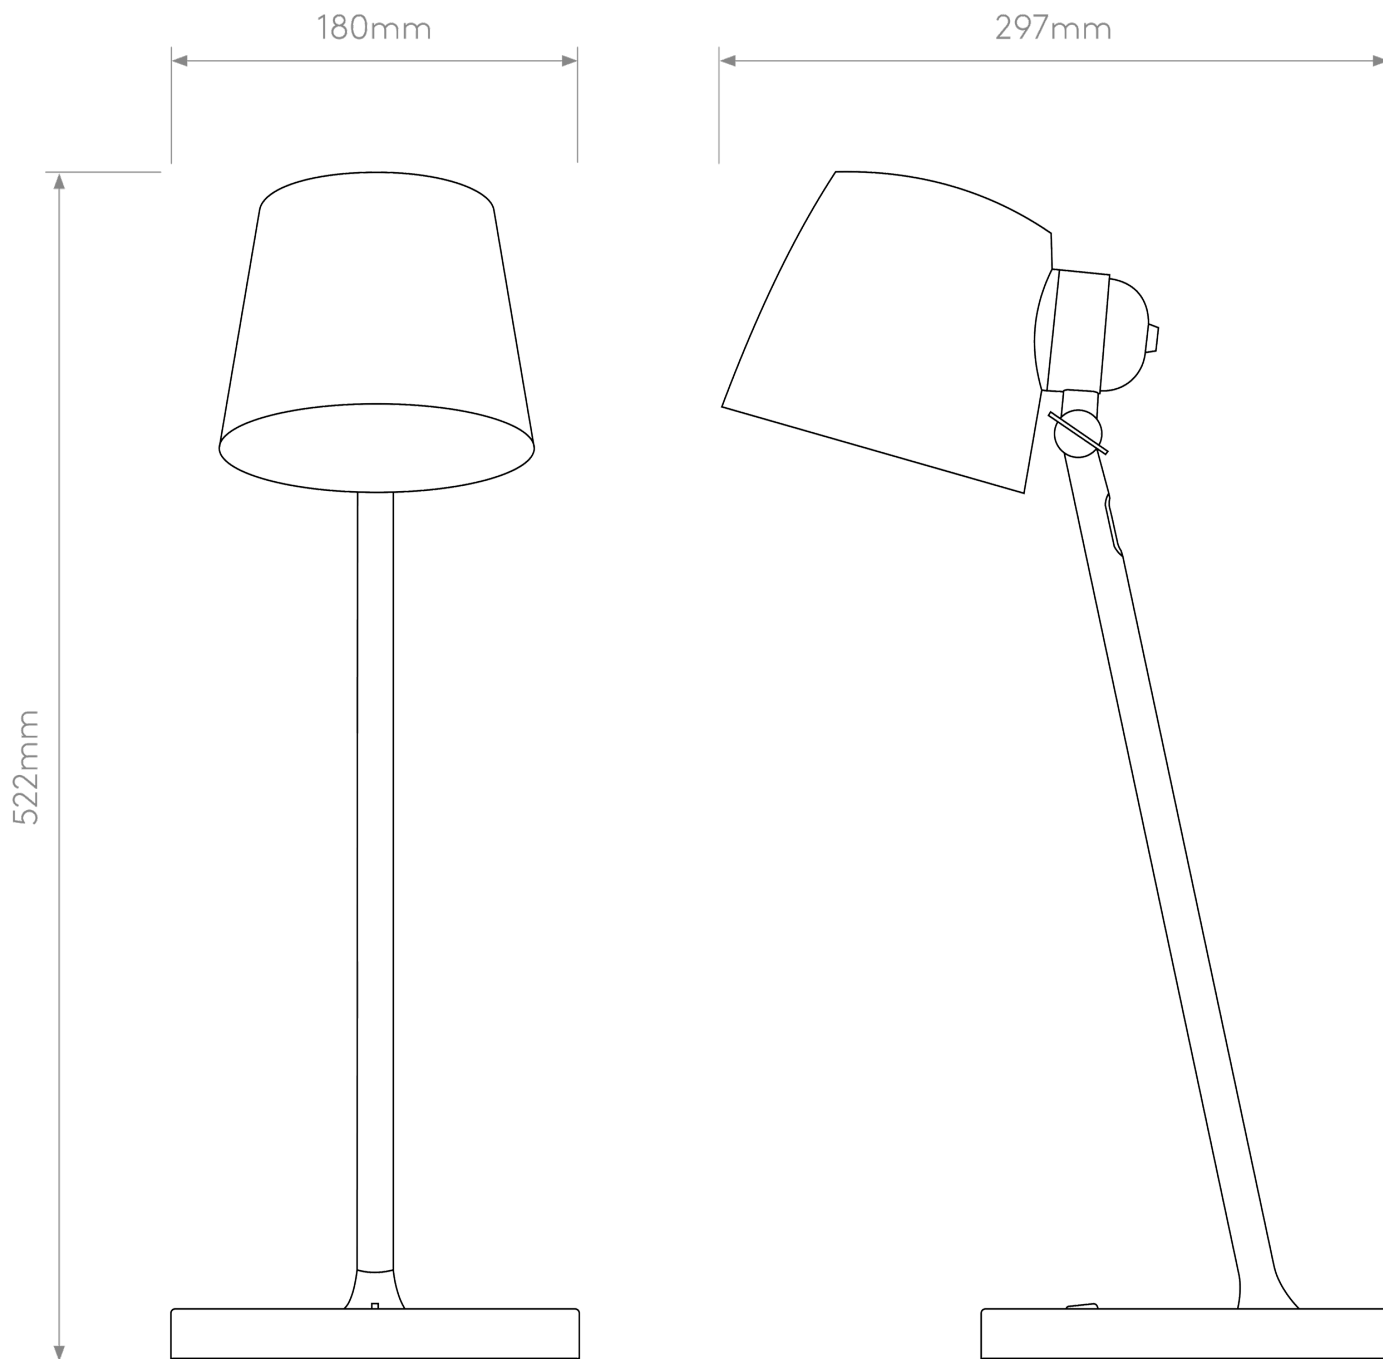

Astro Lighting - Imari - 1460001 - Bronze White Porcelain Task Table Lamp

CONTACT