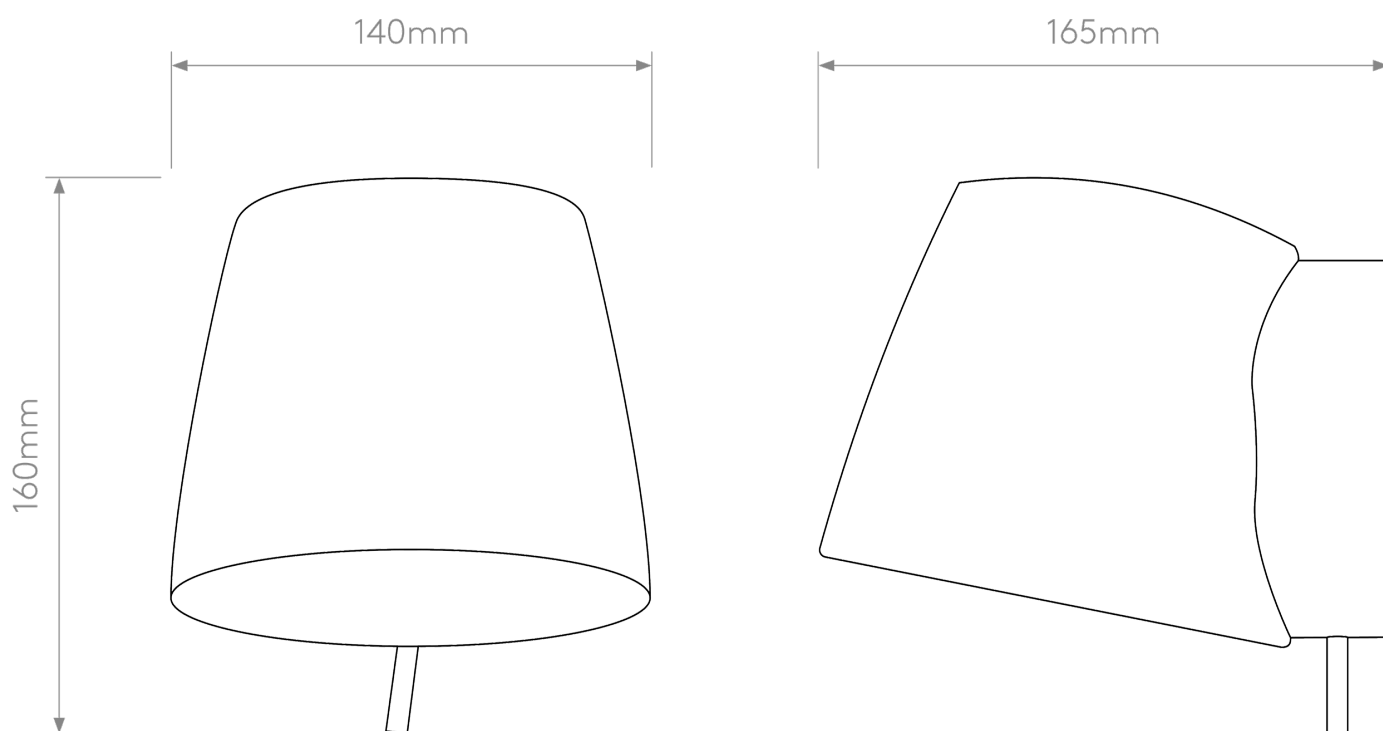

Astro Lighting - Imari - 1460002 - Bronze White Porcelain Fixed Wall Light

CONTACT