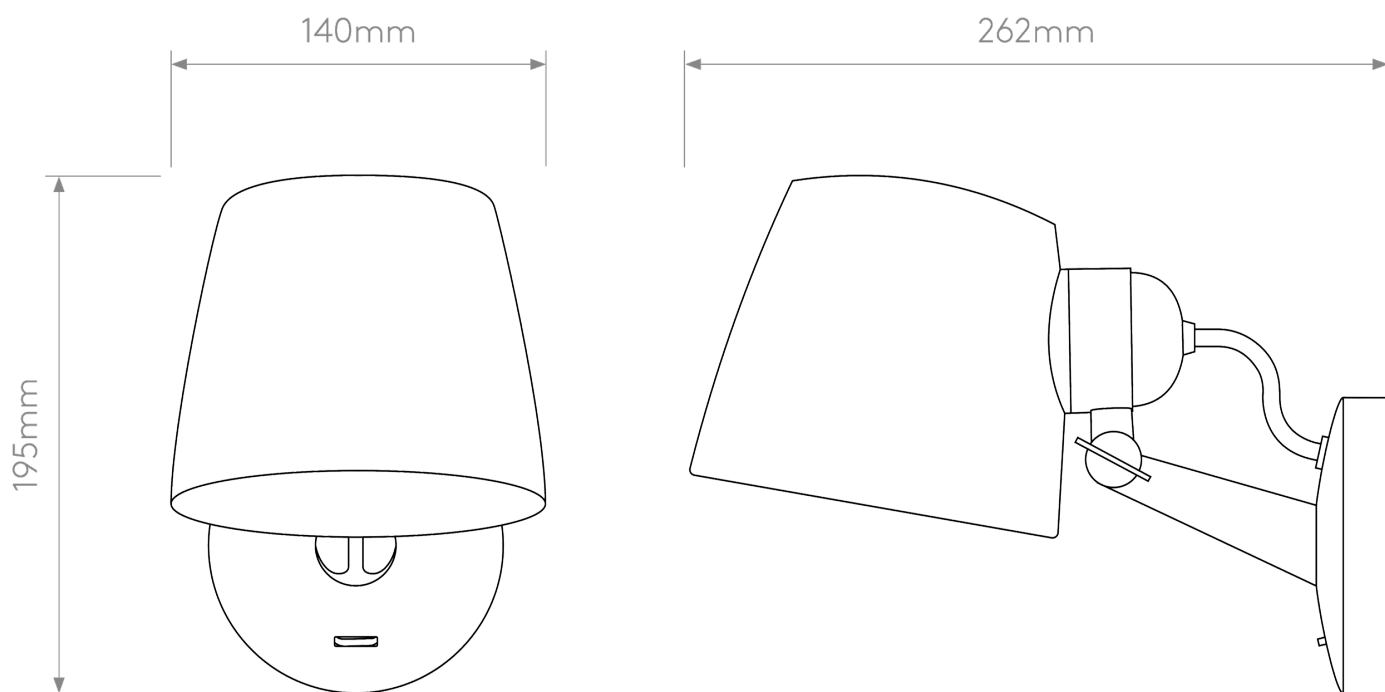

Astro Lighting - Imari - 1460003 - Bronze White Porcelain Adjustable Wall Light

CONTACT