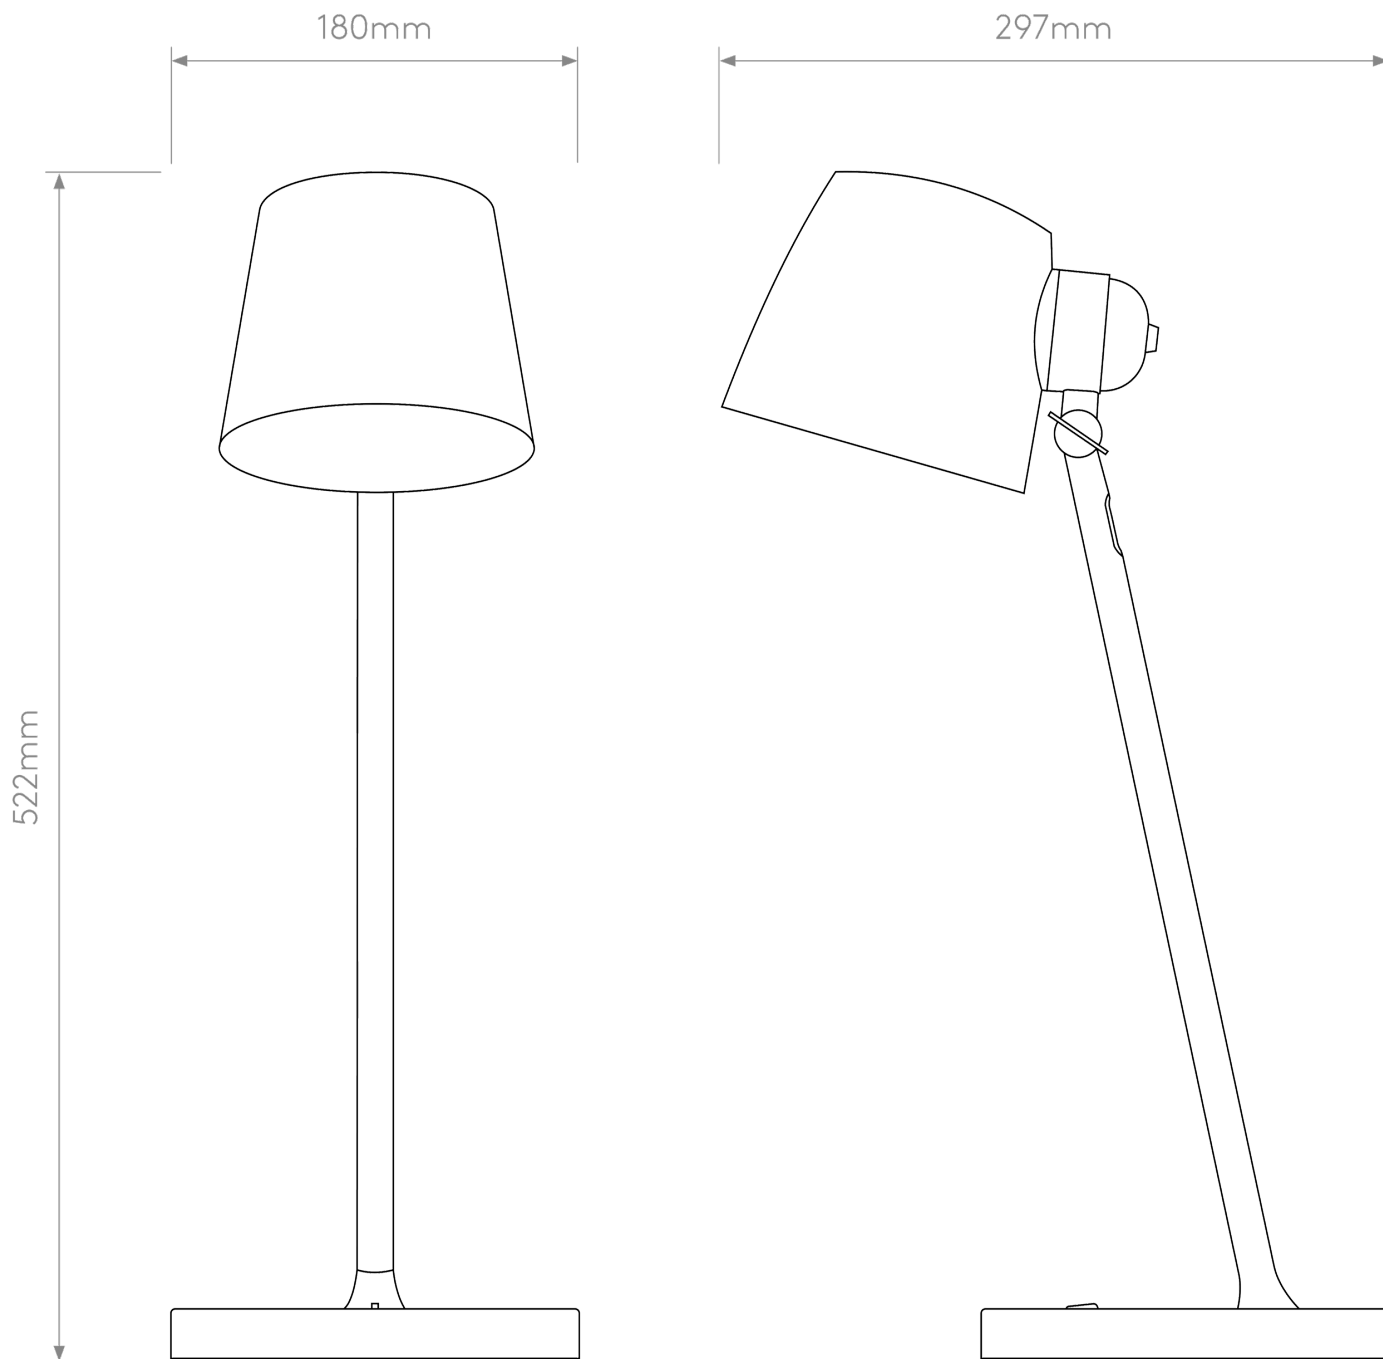

Astro Lighting - Imari - 1460004 - Nickel White Porcelain Task Table Lamp

CONTACT