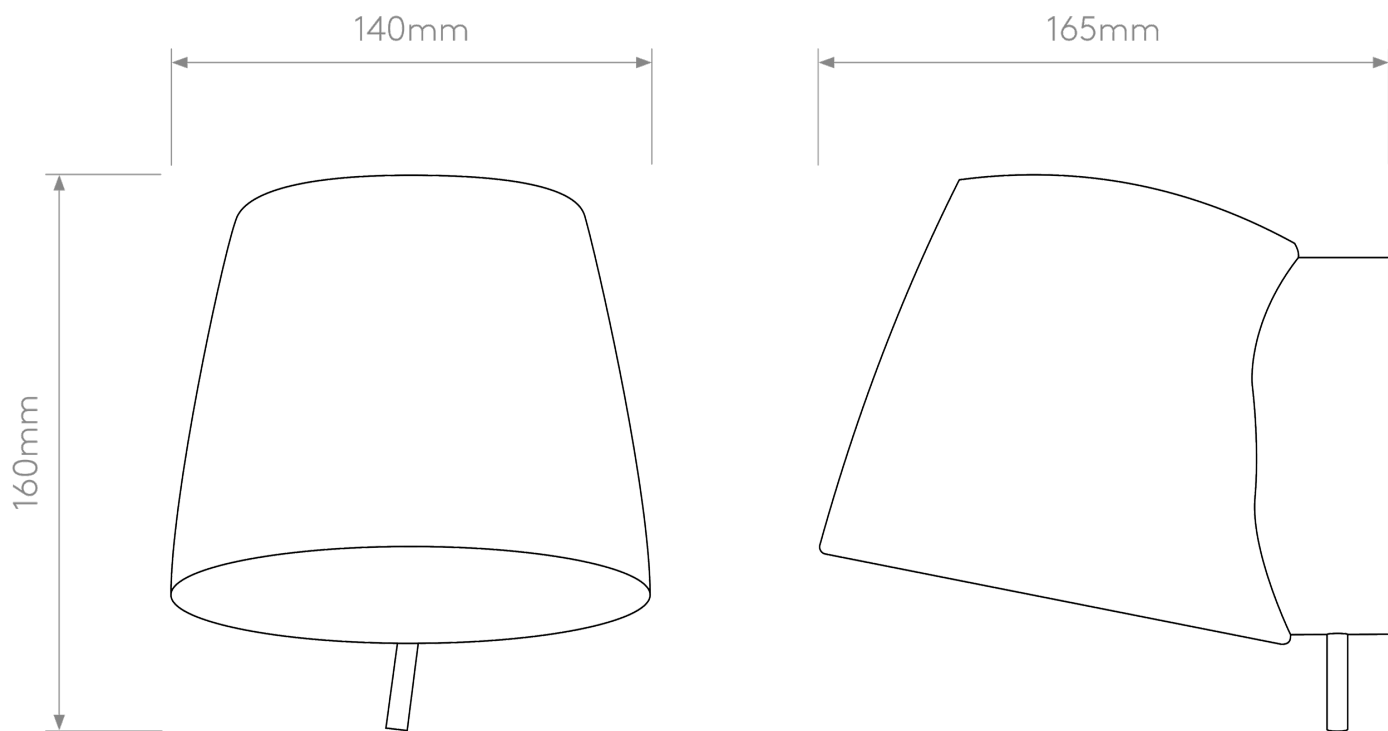

Astro Lighting - Imari - 1460005 - Nickel White Porcelain Fixed Wall Light

CONTACT