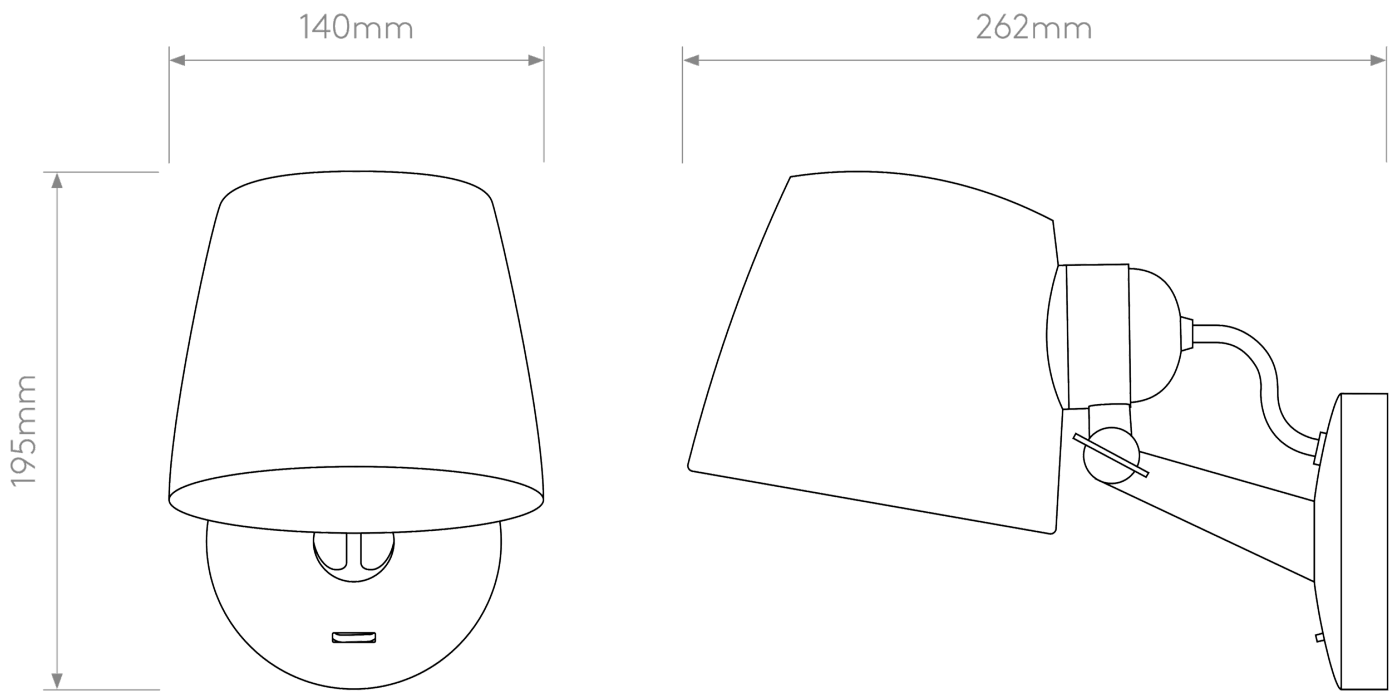

Astro Lighting - Imari - 1460006 - Nickel White Porcelain Adjustable Wall Light

CONTACT