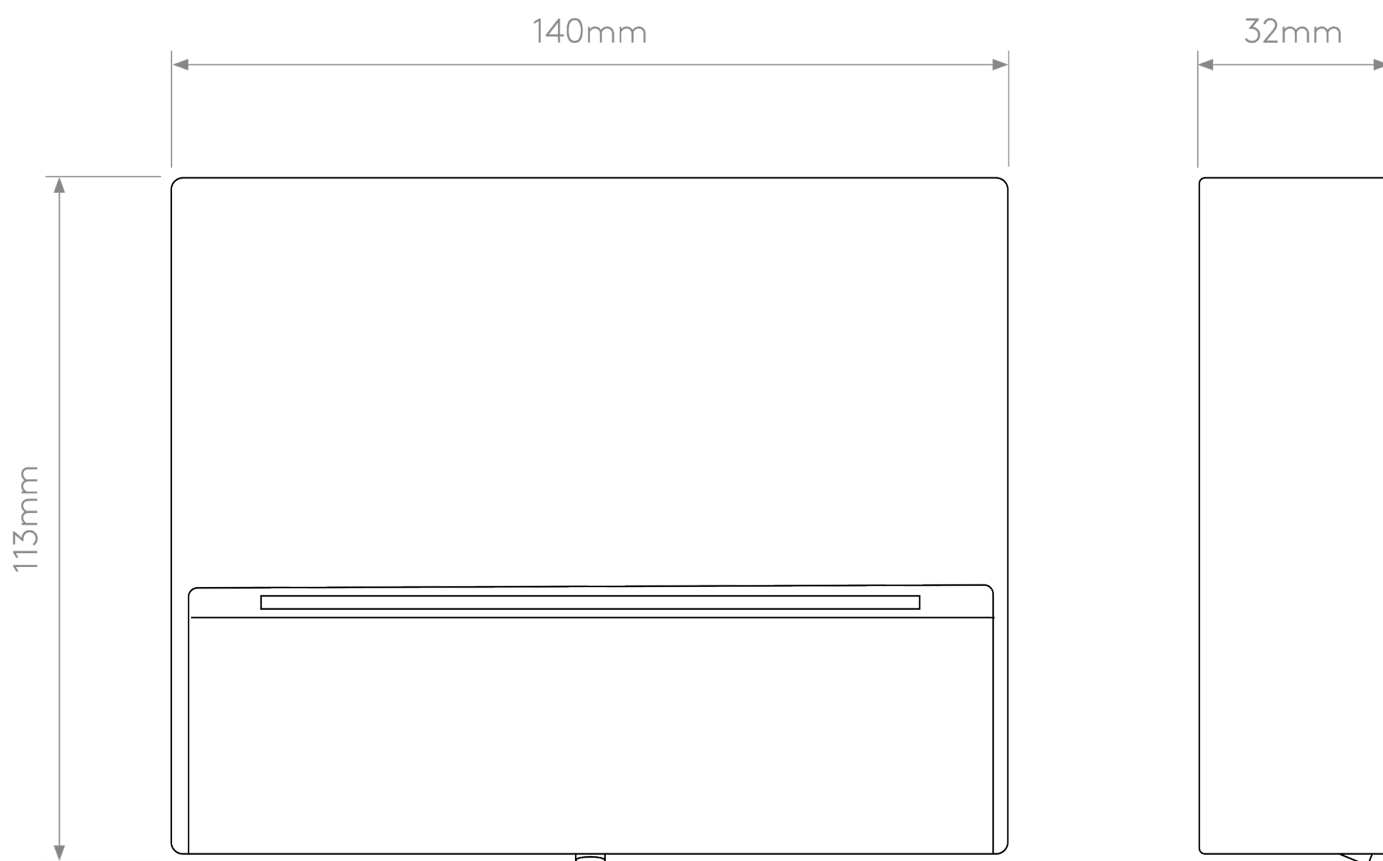

Astro Lighting - Mori - 1466001 - LED Black Clear Glass IP65 140 Outdoor Recessed Marker Light

CONTACT